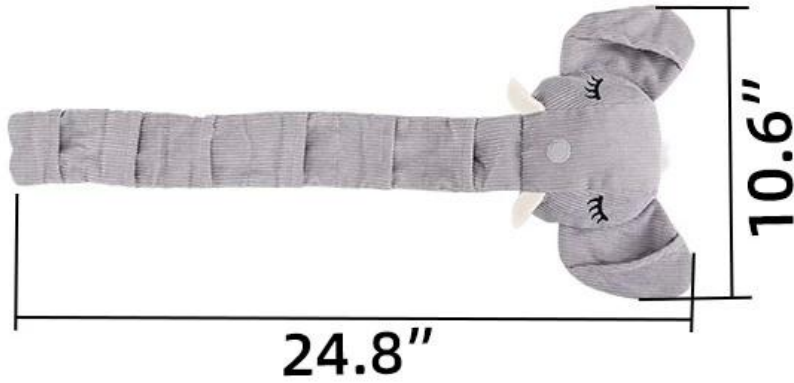

PRODUCT INFORMATION

NAME

Elephant Pattern Dog Snuffle Toy (PD60160)

MATERIAL

Polyester

COLOR

Grey

SIZE

24.8" x10.6"