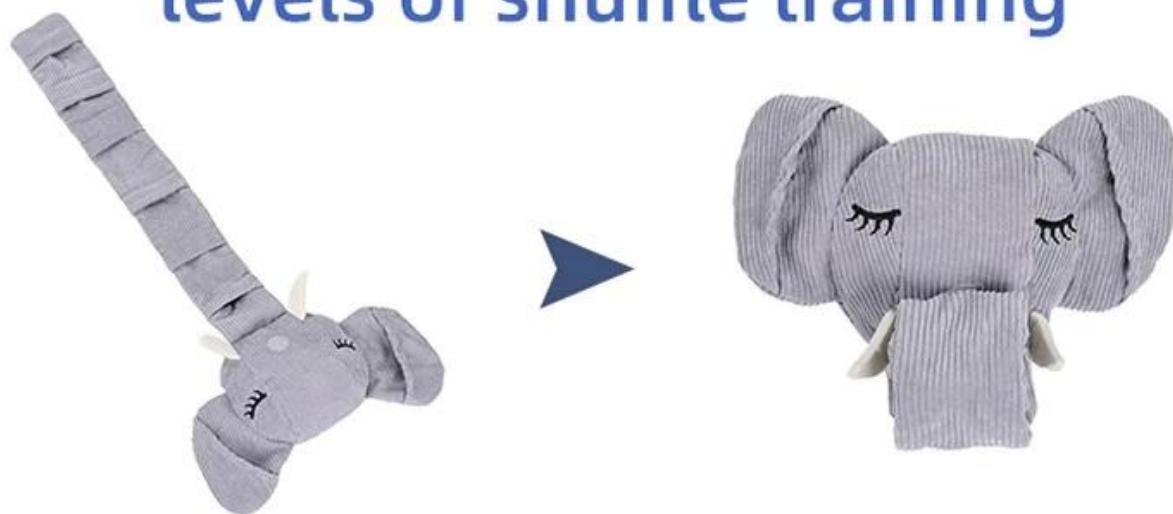

Dual form for different levels of snuffle training

10mins snuffling $\approx$ **1 hour** running

Teeth Grinding

IQ Training

Have Fun