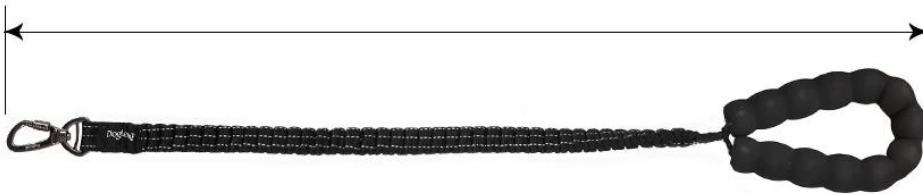

Explosion-proof cushioning traction rope

Product Features / Features:

1. Durable: high quality crack-resistant nylon woven fabric, durable
2. Safety: with zinc alloy lock, 100% safety lock, durable and not rust, Doglemi laser logo
3. Reflective: Ribbon with 3 reflective stripes, highly visible and safe in the dark
4. Shock-absorbing and explosion-proof: The buffer belt can extend and absorb the impact, and the elastic cushioning design can protect the impact of your dog's sudden start and stop.
- 5.2 comfortable handles: NBR matte handle, light hand feel, non-slip shock absorption, hyena does not hurt the hand
6. This cushioning type of traction rope is suitable for medium and large dogs, and it is explosion-proof and shock-absorbing, which makes it easier for you to walk your dog!

DogLem®

Anti Shock Bungee Dog Leash

🐾 High elastic 🐾 Strong 🐾 Comfort

MIN:73cm

MAX:110cm

DogLemi®