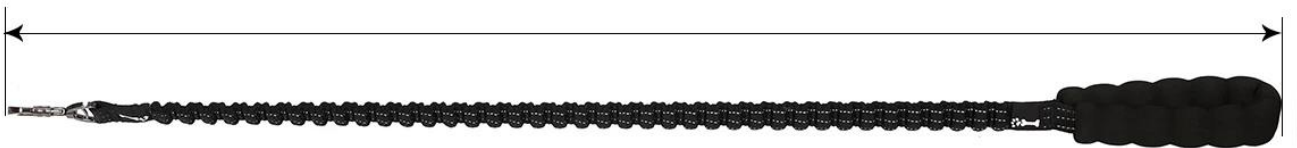

Explosion-proof cushioning traction rope

Product Features / Features:

1. Durable: high quality crack-resistant nylon woven fabric, durable
2. Safety: with zinc alloy lock, 100% safety lock, durable and not rust, Doglemi laser logo
3. Reflective: Ribbon with 3 reflective stripes, highly visible and safe in the dark
4. Shock-absorbing and explosion-proof: The buffer belt can extend and absorb the impact, and the elastic cushioning design can protect the impact of your dog's sudden start and stop.
- 5.2 comfortable handles: NBR matte handle, light hand feel, non-slip shock absorption, hyena does not hurt the hand
6. This cushioning type of traction rope is suitable for medium and large dogs, and it is explosion-proof and shock-absorbing, which makes it easier for you to walk your dog!

DogLem®

Anti Shock Bungee Dog Leash

🐾 High elastic 🐾 Strong 🐾 Comfort

MIN:73cm

MAX:110cm

DogLemi®