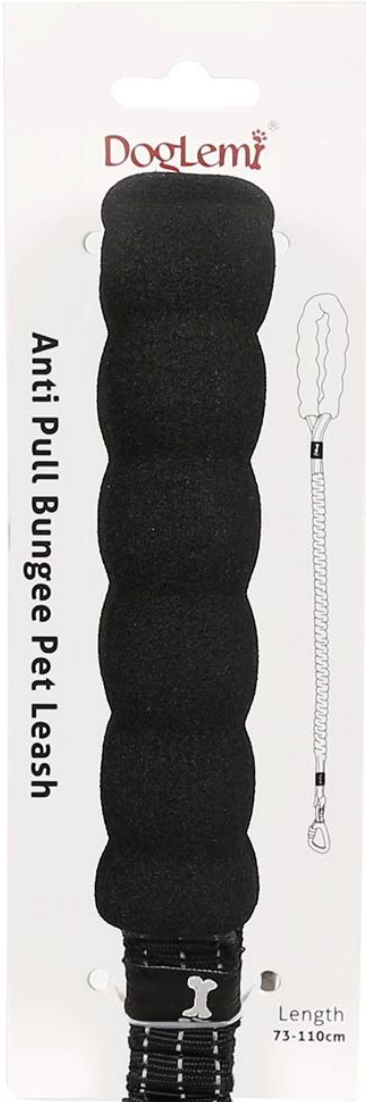

Explosion-proof cushioning traction rope

Product Features / Features:

1. Durable: high quality crack-resistant nylon woven fabric, durable
2. Safety: with zinc alloy lock, 100% safety lock, durable and not rust, Doglemi laser logo
3. Reflective: Ribbon with 3 reflective stripes, highly visible and safe in the dark
4. Shock-absorbing and explosion-proof: The buffer belt can extend and absorb the impact, and the elastic cushioning design can protect the impact of your dog's sudden start and stop.
- 5.2 comfortable handles: NBR matte handle, light hand feel, non-slip shock absorption, hyena does not hurt the hand
6. This cushioning type of traction rope is suitable for medium and large dogs, and it is explosion-proof and shock-absorbing, which makes it easier for you to walk your dog!

DogLem®

Anti Shock Bungee Dog Leash

🐾 High elastic 🐾 Strong 🐾 Comfort

MIN:73cm

MAX:110cm

DogLemi®