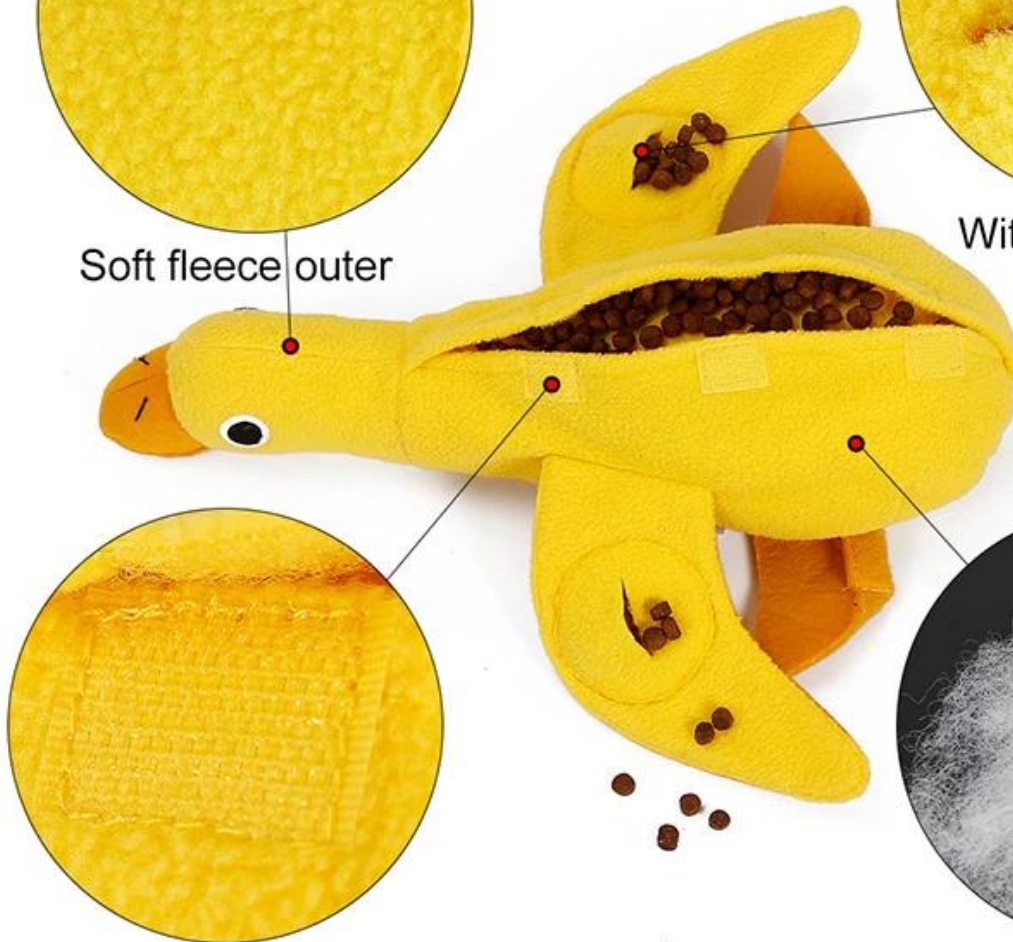

Accompanying training pet toy

Product Features / Features:

1. The main fabric of the duck is fleece, which is soft in texture;
2. The body part is filled with doll cotton, which is soft and elastic, suitable for small puppies to grind teeth;
3. In the body part, there are open food main mouths and wings on both sides of the wings. The main mouth is fixed with a Velcro, and the dog's sniffing ability is exercised. Train the dog's brain and body coordination during the foraging process;
4. Extra with extra velcro, according to the dog's situation, the owner can stick to the difficulty of reducing the main storage.
5. There are 4 sounders in the body of the duck toy, which can exercise the sound of the puppies and increase the fun of play;
6. Accompanying and training in one, the cute duck toy, your dog said you want!

Brand: DogLemi

Name: Duck Pet Toy

Item ID: DD01284

Size: 34*36cm

Color: Yellow

Material: fleece+Cotton

Details display

Soft fleece outer

With holes on wings

With velcro opening ,
extra velcro inside for less difficulty too

Soft polyester stuffing,
with squeaker inside

Model display

Packing Details

individual Packing Pic.	Size	Single Weight(g)	Single Packing Size (L*W*H) CM	PC/ctn	GW/ctn (kg)	Mastercarton Size (L*W*H) CM
	U	127	17*37*10	70	9.9	60*40*50
Hangtag + barcode sticker +PP bag						