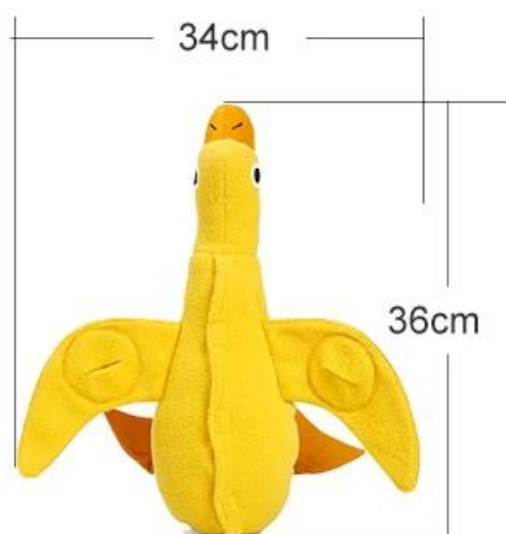

Accompanying training pet toy

Product Features / Features:

1. The main fabric of the duck is fleece, which is soft in texture;
2. The body part is filled with doll cotton, which is soft and elastic, suitable for small puppies to grind teeth;
3. In the body part, there are open food main mouths and wings on both sides of the wings. The main mouth is fixed with a Velcro, and the dog's sniffing ability is exercised. Train the dog's brain and body coordination during the foraging process;
4. Extra with extra velcro, according to the dog's situation, the owner can stick to the difficulty of reducing the main storage.
5. There are 4 sounders in the body of the duck toy, which can exercise the sound of the puppies and increase the fun of play;
6. Accompanying and training in one, the cute duck toy, your dog said you want!

Brand: DogLemi

Name: Duck Pet Toy

Item ID: DD01284

Size: 34*36cm

Color: Yellow

Material: fleece+Cotton

Details display

Soft fleece outer

With holes on wings

With velcro opening ,
extra velcro inside for less difficulty too

Soft polyester stuffing,
with squeaker inside

Model display

Packing Details

individual Packing Pic.	Size	Single Weight(g)	Single Packing Size (L*W*H) CM	PC/ctn	GW/ctn (kg)	Mastercarton Size (L*W*H) CM
	U	127	17*37*10	70	9.9	60*40*50
Hangtag + barcode sticker +PP bag						