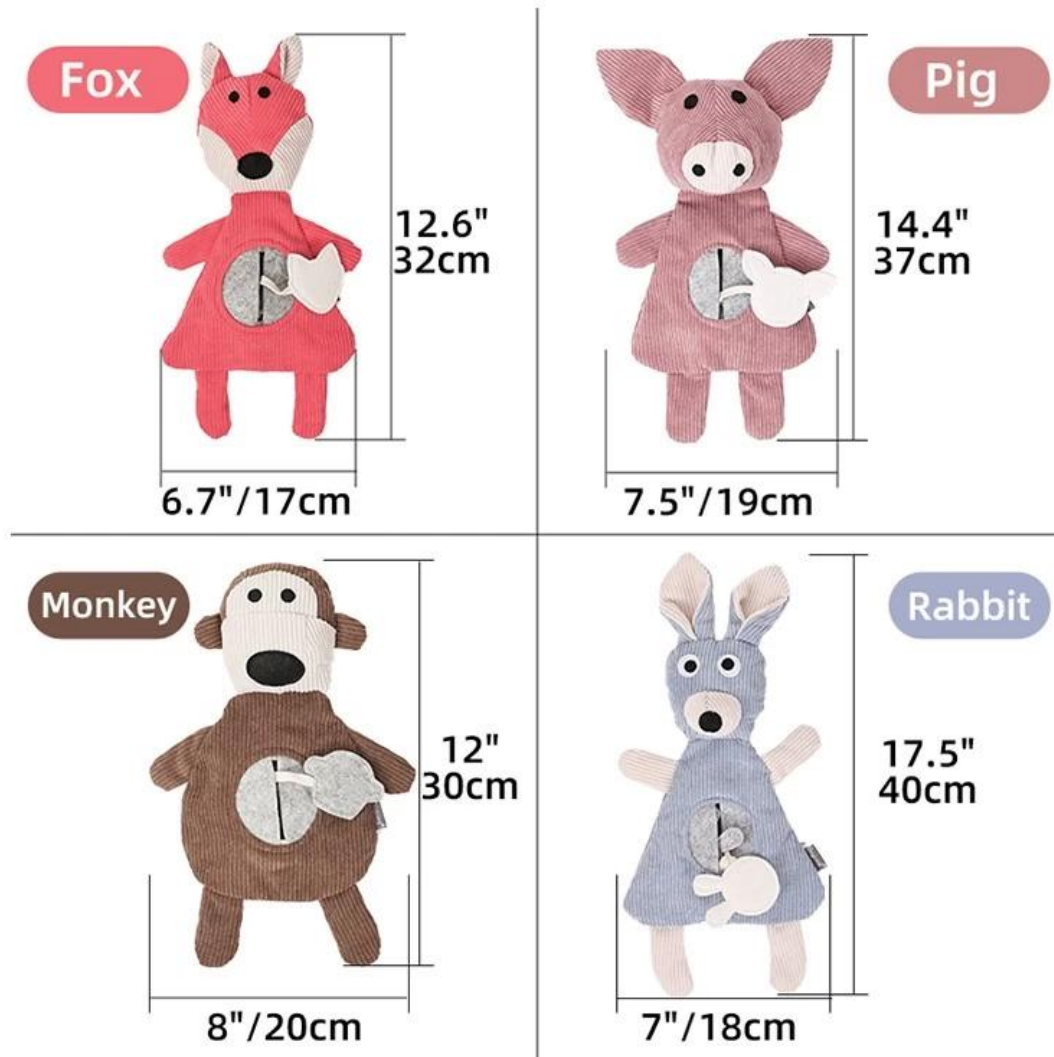

Big belly family puzzle dog toy

Features/Functions:

1. The main material is tough and bite-resistant corduroy
2. The stomach contains "cosmos", which can hide treasures of snacks
3. A variety of cute and interesting shapes, stimulating the nature of pets, stimulating curiosity and exploring instincts
4. Add different flavors of snacks to satisfy the dog's vision and taste buds
5. The cotton rope connects multiple cute sniffing ports, which greatly increases the fun of foraging
6. Ten minutes of sniffing = 1 hour, the energy consumed by 10 minutes of games is equal to 1 hour of walking
7. Dolemi Sniffing Box-Fun exploration, relieve anxiety, correct bad eating habits

PRODUCT INFORMATION

NAME

Animal Puzzle Pet Toys (PD60171)

MATERIAL

Polyester

COLOR

PINK /ORANGE/BROWN BLUE

SIZE

U

Snuffle Toy releases dog's extra energy and pressure, relieves boredom, which stops furniture destruction.

Colors and Size

10mins snuffling \approx 1 hour running

 Snuffle Training

 IQ Training

 Have Fun

PRODUCT DETAILS

Lifelike animal
Design Snuffle Toy

01

/ Details

Squeakers inside to
draw dog's attention

02

/ Details

Animal Puzzle Pet Toys

SNUFFLE TRAINING