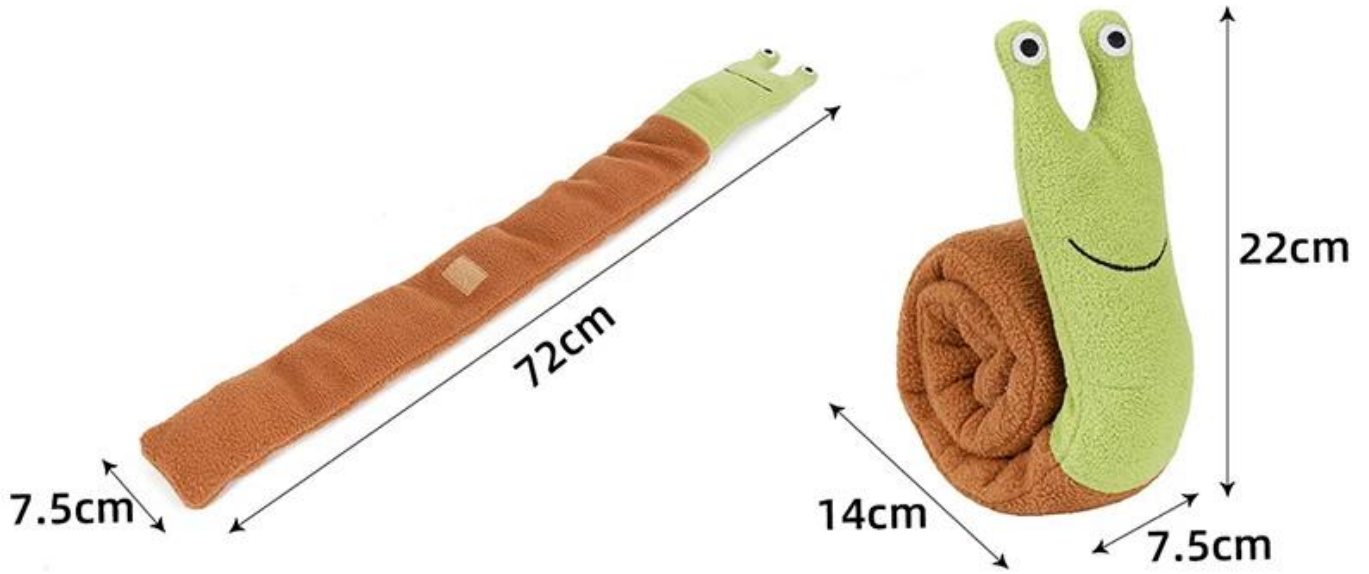

Snail sniffing dog toy

Product function/feature:

1. SNUFFLING TRAINING : With multi pockets inside the snail body for hiding treats of foods , your dog will be excited to search for
2. IQ TRAINING : this snail is in magic , the body is rolled up with adhesive closure , you dog is trained to open the closure and flatten the body to get their treats inside the pocket during snuffle process.
3. E-CO FRIENDLY : This toy is made of soft fleece fabric , soft and eco friendly , no harmful for pets
4. USEFUL: Ideal pet toys for your pet's chewing or daily training , just put the dog foods inside this small pockets , and let you dog snuffle them and enjoy the healthy slow eating process.
5. WASHABLE : machine washable by 30 degree

Dog Snuffle Toy SNAIL

Snuffle Training | IQ Training | Have Fun

Product information

Brand: DogLemi

Item NO: PD60085

Color: GREEN BROWN

Name: Dog Snuffle Toy SNAIL

Size: 14*7.5*22cm

Material: Fleece