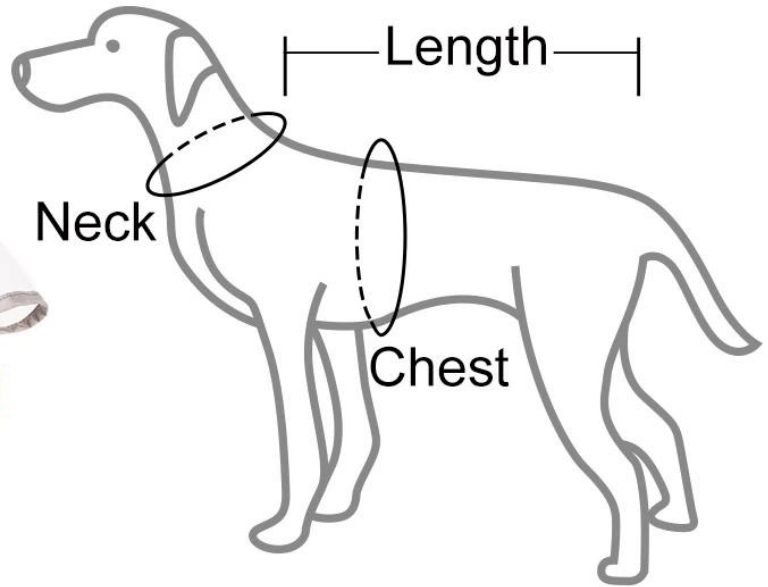

## **Product Features / Features:**

1. Waterproof, soft, comfortable,durable PU material
2. Eco EVA transparent cap design to keep your dog rainproof and visible
3. Reflective : with reflecting strip around the cap and the body , safety walking your dog at night
4. Back opening design, support chest back and collar traction.
5. 2 hiding holes : for collar and harness
- 6.Adjustable and easy on/off with closure design
- 7.Extra pocket bag for packing and stocking the rain coat nicely

DogLemir®

Size	Neck(cm)	Chest(cm)	Length(cm)
XS	32-38	34-42	28
S	34-42	42-50	31
M	38-48	50-58	36
L	44-54	52-62	41
XL	49-58	60-70	50
2XL	50-62	70-82	60
3XL	58-72	76-90	68