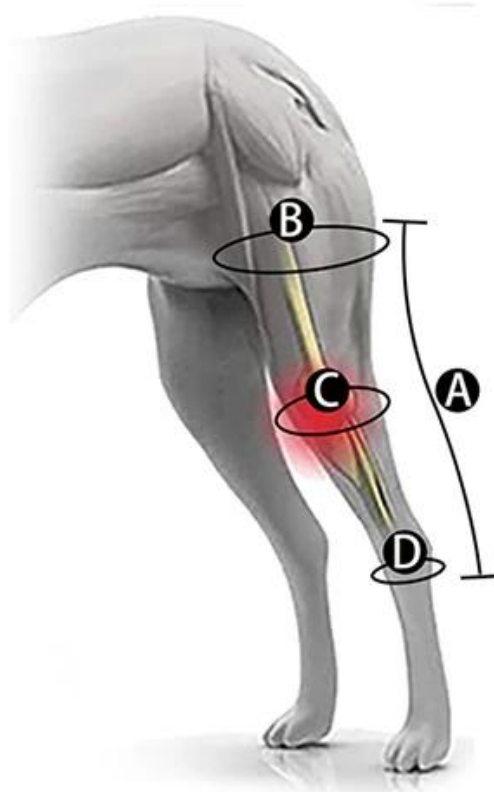

Function 1 :Provide wound protection for daily during outdoor activities and prevent dogs from tearing sleeves.

Function 2:prevent the dog from licking the wound and causing wound infection.

It is used for rehabilitation to improve movement and produce stronger muscles.

# Product information

**Brand:** DogLemi

**Name:** Dog Leg Support Brace

**Item NO:** PD60093

**Size:** XS/S/M/L/XL

**Color:** BLACK

**Material:** Neonprene Fabric

## Size

SIZE	XS	S	M	L	XL
A TOTAL LENGTH OF BRACE	13CM	18CM	21CM	23CM	29CM
B UPPER THIGH	12-14CM	17-20CM	22-27CM	28-32CM	29-34CM
C ABOVE KNEE	9-11CM	11-14CM	14-18CM	17-22CM	20-23CM
D BELOW KNEE	7-9CM	9-12CM	8-13CM	13-16CM	14-17CM

Details display

**Size for fitting all 4 legs**

Soft air mesh band

With adjustable adhesive closure