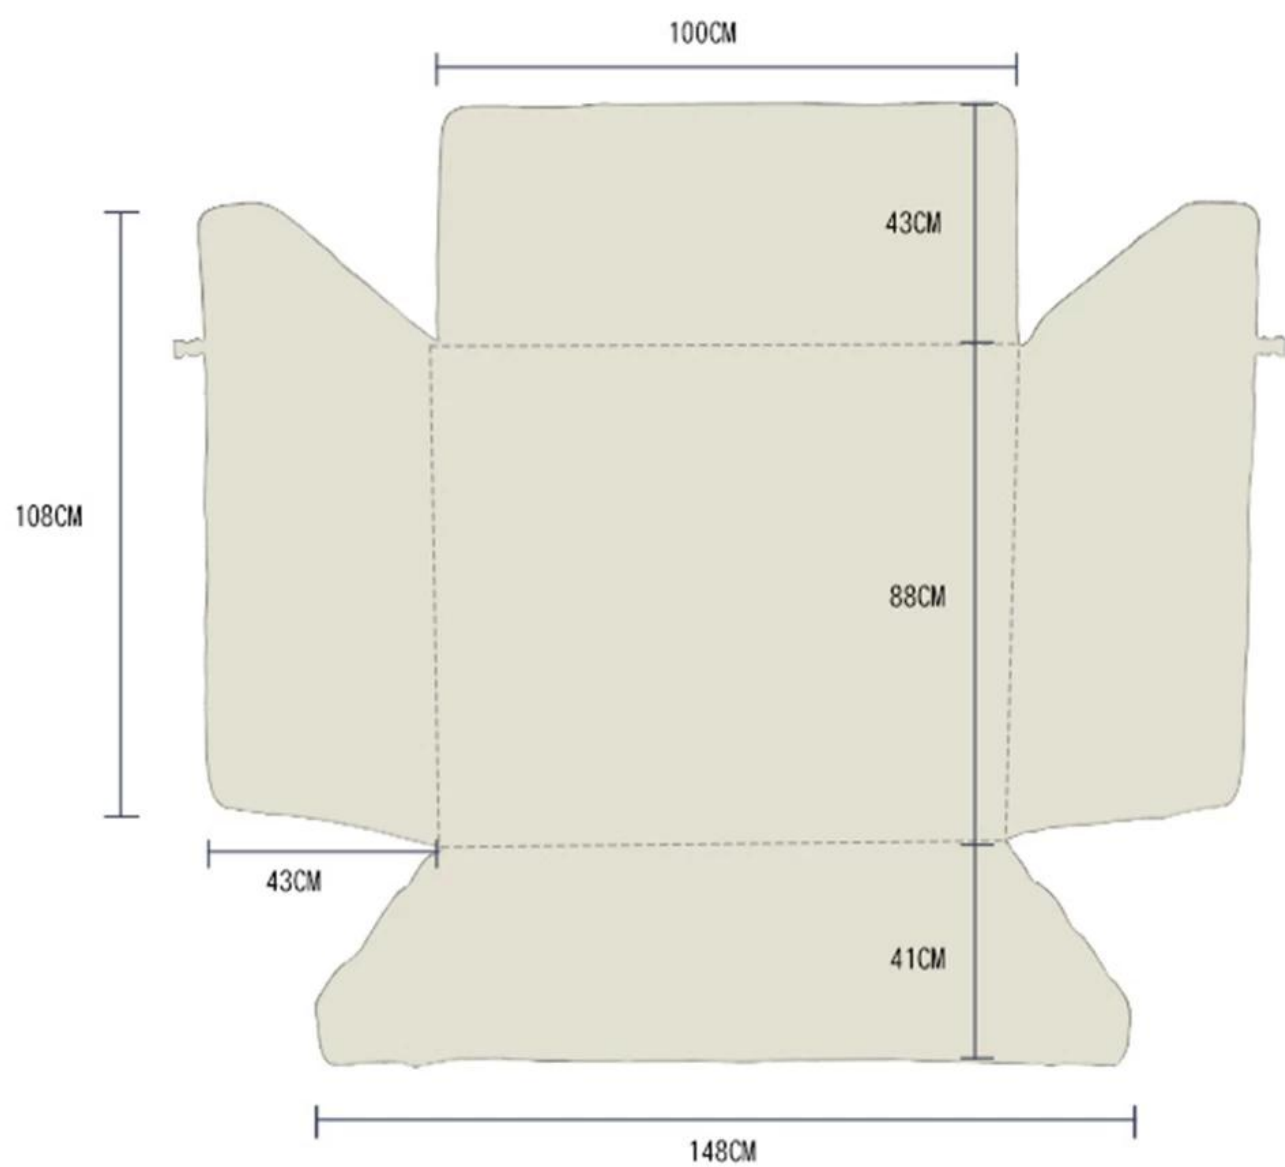

## Luxury SUV rear compartment pet mat

### **Product Features / Features:**

1. The car mat uses waterproof Gucci nylon cloth, the material is strong and waterproof, effectively protecting the car; the square between the cotton, more beautiful and atmospheric;
2. The bottom is made of water-repellent anti-slip oxford cloth, the pet is not easy to move the position;
3. Side velcro, can be attached to the felt cloth inside the car, can also be used with the matching adhesive velcro;
4. Side wall and front buckle connection, convenient and firm;
5. There are storage type pouches on the side, which can be used to place daily travel items;
6. The product is matched with a handbag design, simple and generous, easy to store;

Colors: 

Water resistant quilted upper  
Anti slip bottom Foldable, Portable