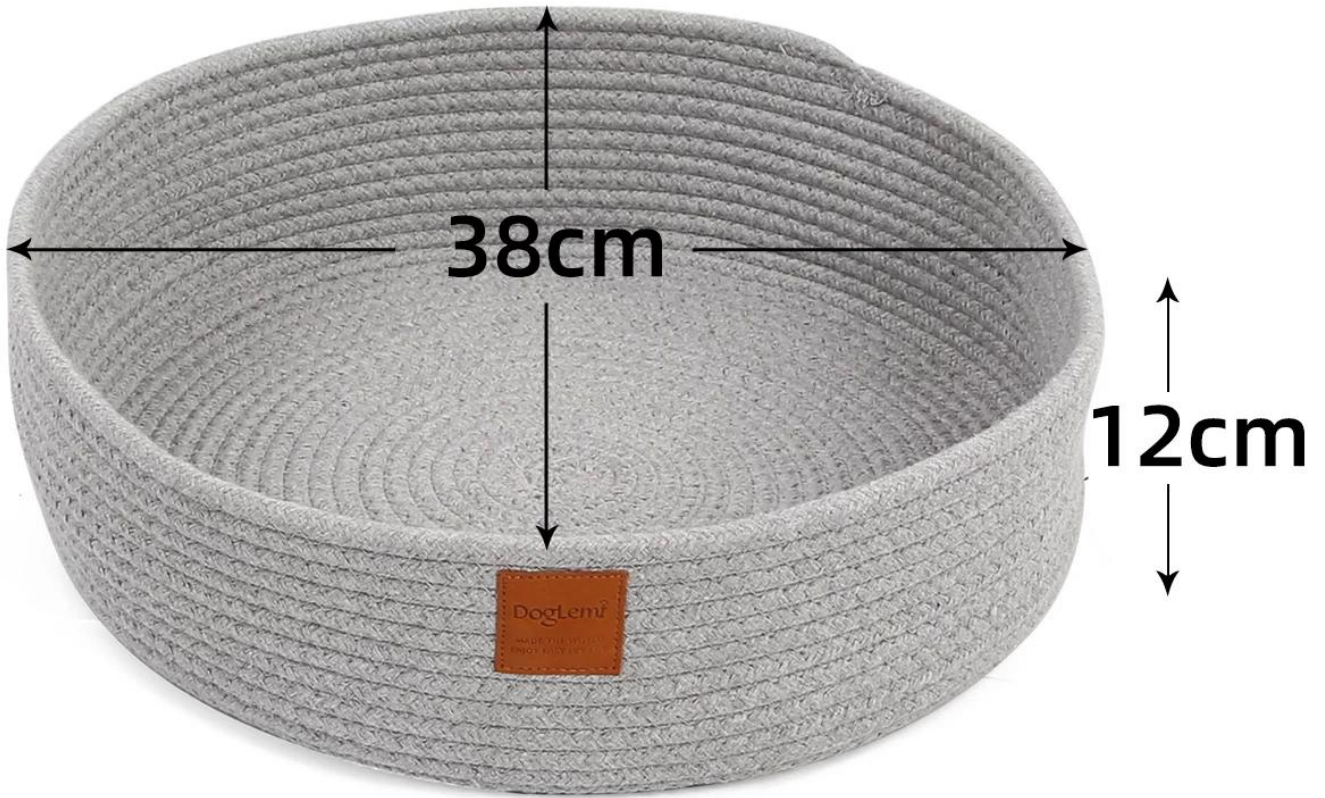

Grinding claw simple cat bed

Product Features / Features:

1. It is made of environmentally-friendly cotton material, purely hand-woven, firm in shape, soft and durable;
2. Natural cotton thread has good air permeability, it is a cat litter available in winter and summer;
3. It is both a cat litter and a cat scratch board. It is resistant to scratching and biting. It contains no formaldehyde and toxic substances. It can safely let the cat bite;
4. DogLemi leather label embellishment, cat litter is more upscale;
5. Simple shape, casual and refined, better integrated into the home life.

38cm

12cm

Model Show