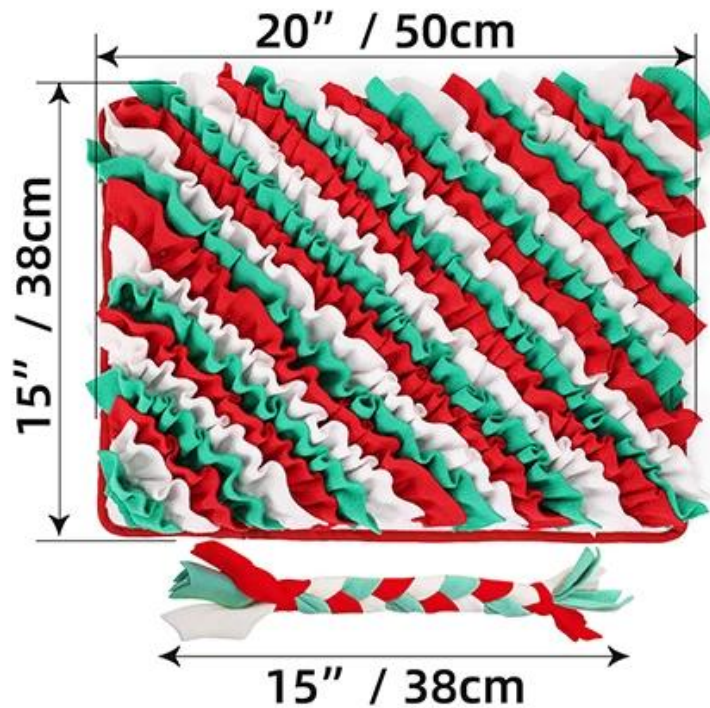

Product information

Brand: DogLemi

Item NO: PD50088

Color: Red

Name: Christmas Dog Snuffle Mat Gift Set

Size: See the Picture

Material: Fleece