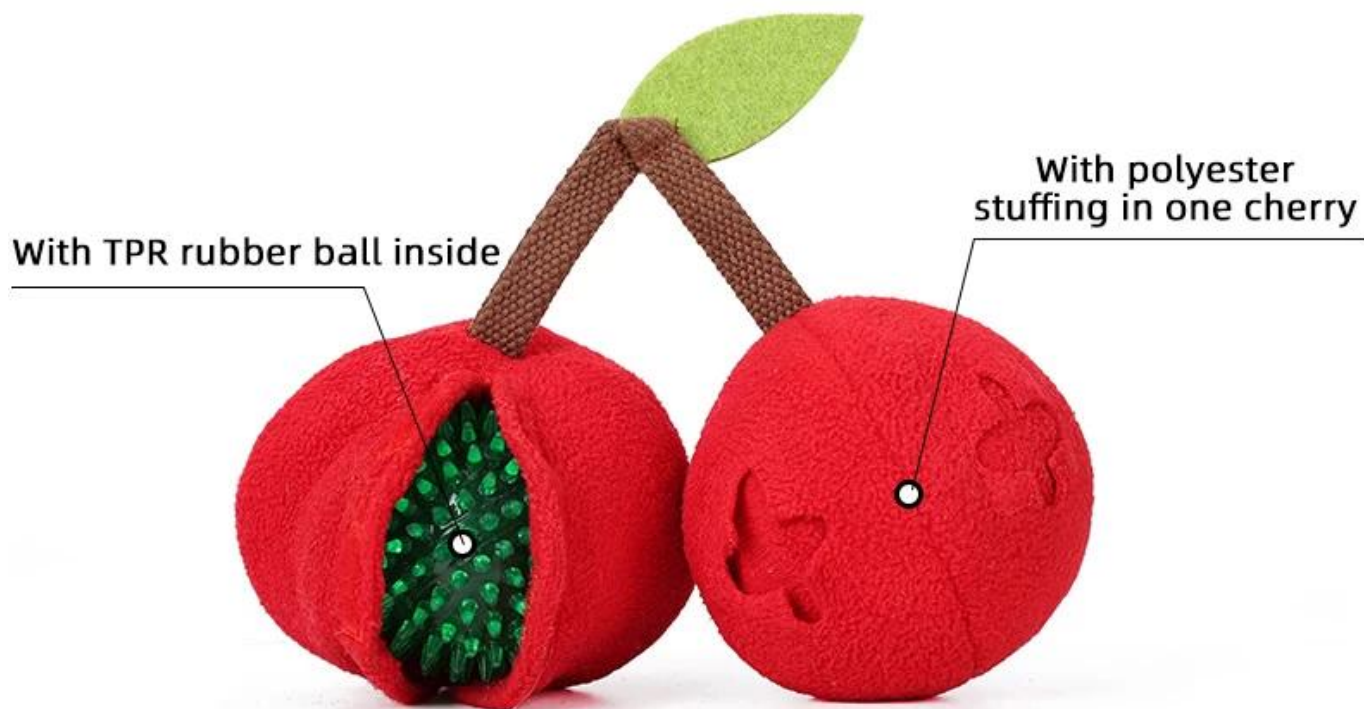

Product information

Brand: Dogland
Item No: 100010
Color: Red

Name: Cherry Snuffle Toy
Size: 10 x 10 x 10 cm
Material: Polyester

Image display

Detail display

1 hour snuffing = 1 hour training

Red Cherry

Great value of the 2-in-1 toy is fun for your dog and a great bonding experience for you both!