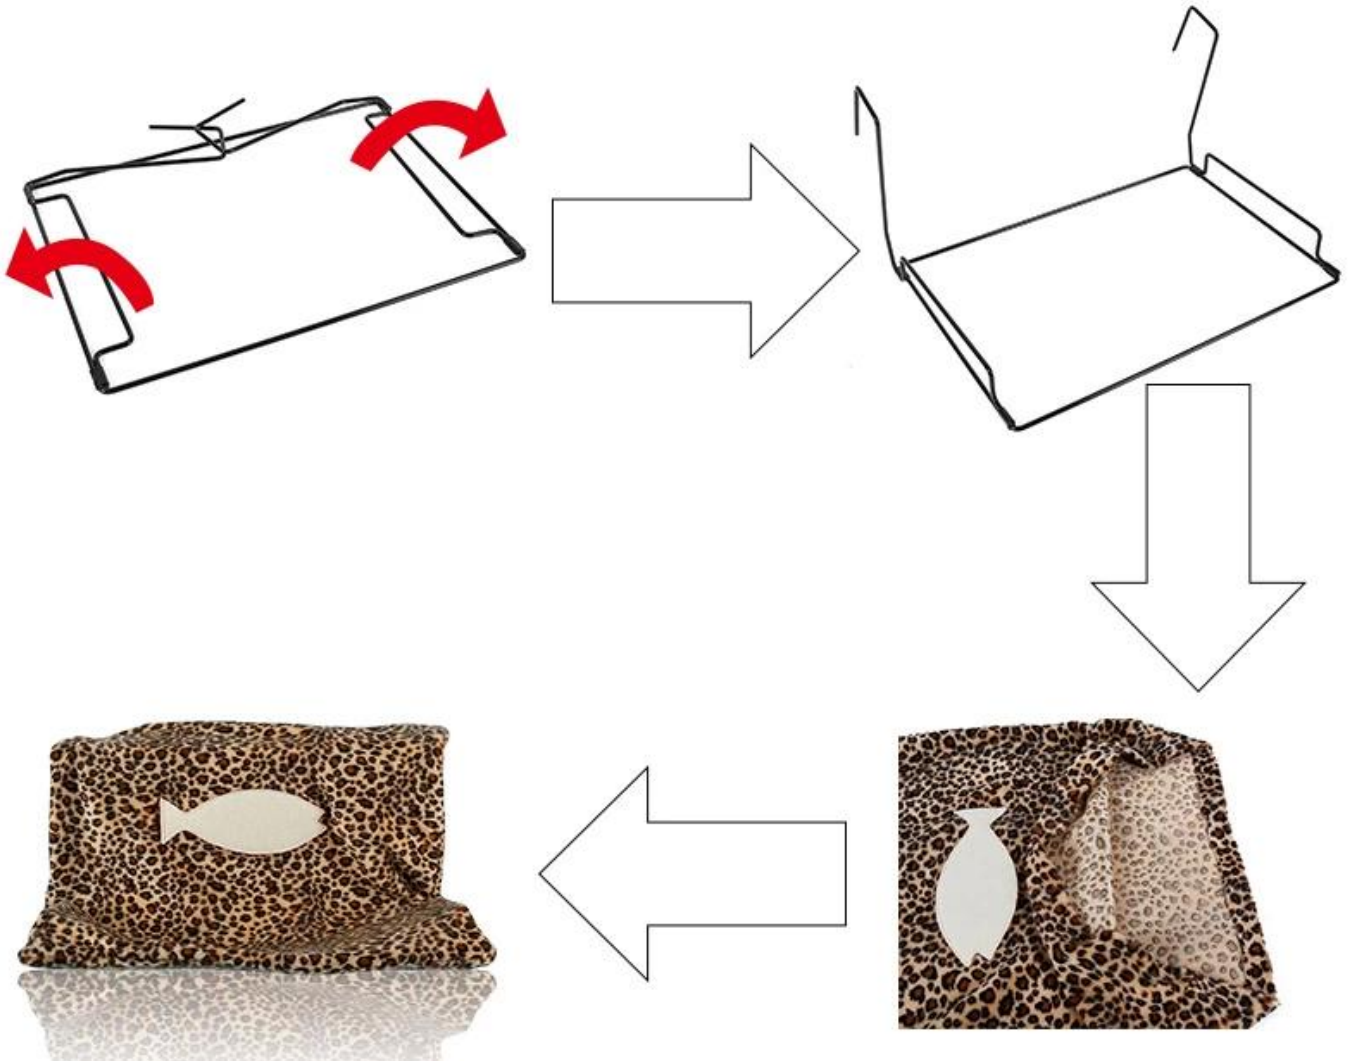

Warm hearth hanging bed

Hearth cat bed

Multipurpose cat hanging bed

The cat hanging bed, the plush cloth and 5mm iron has the advantages of simple installation, convenient cleaning, can be used in multiple locations, is a necessary cat bed

The cat is a cold-blooded animal, this cat hammock can be hung heaters warm place

On the balcony, the cat can overlook the scenery downstairs, and add a beautiful landscape for the balcony.

The cat cage is too monotonous? Not afraid, plus this cat hammock, let the cat cage into villa immediately.

Installation steps

Product information

Product parameters

Brand: DogLemi

Item NO: PC50013

Name: Cat rustle sack

Size: 48x40x25CM

Material: plush cloth + iron

Color: gray, beige, leopard print

 **C**olor show

GREY

LEOPARD

BEIGE

 **M**odel show

LEOPARD

BEIGE