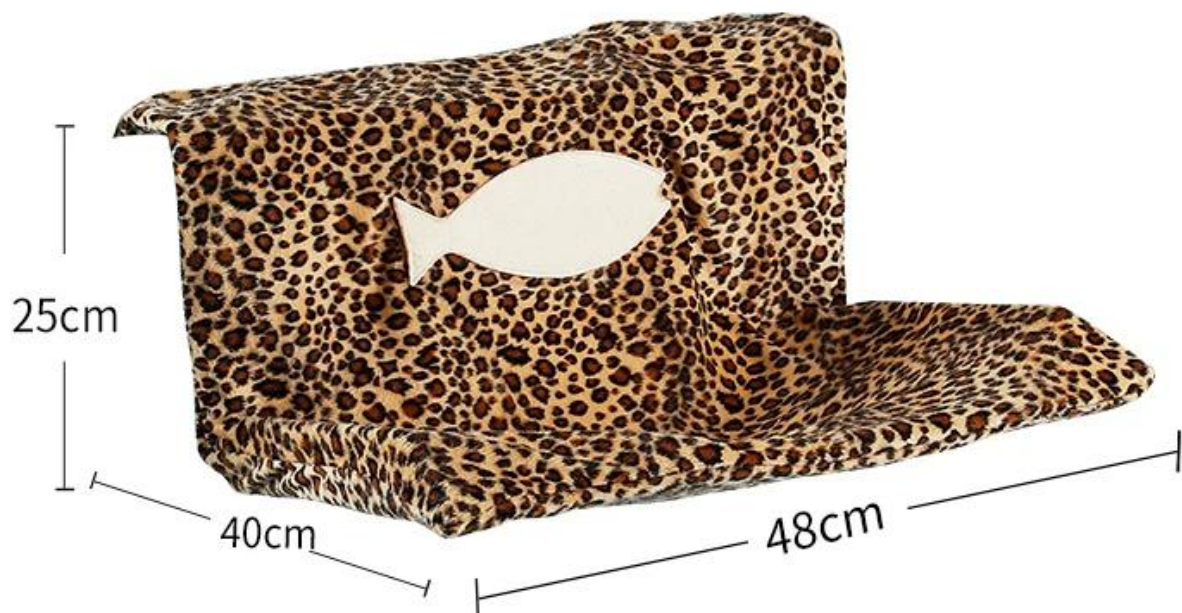

Warm hearth hanging bed

Hearth cat bed

Multipurpose cat hanging bed

The cat hanging bed, the plush cloth and 5mm iron has the advantages of simple installation, convenient cleaning, can be used in multiple locations, is a necessary cat bed

Installation steps

Product information

Product parameters

Brand: DogLemi

Item NO: PC50013

Name: Cat rustle sack

Size: 48x40x25CM

Material: plush cloth + iron

Color: gray, beige, leopard print

 **C**olor show

GREY

LEOPARD

BEIGE

 **M**odel show

LEOPARD

BEIGE