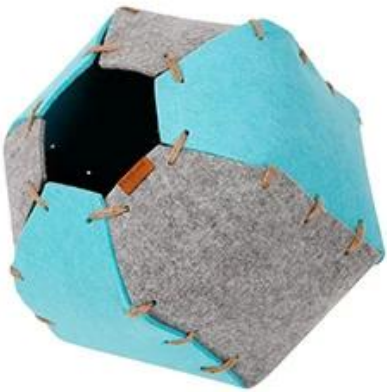

## 4 in 1 cat cave

### Product Features / Features:

1. 6pcs of 5mm thickness felt material
2. Connection by Handcrafted with nature hemp rope
3. Can use as different direction cat cave, or normal cat bed
4. Ideal sleeping place for cats in it's nature

BLUE

BROWN

GREEN