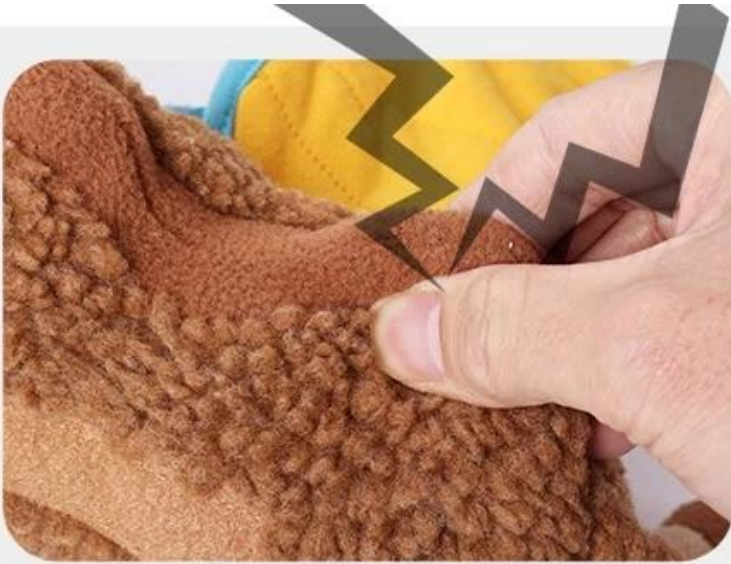

Camel shape design high quality dog snuffle toy wholesale custom dog puzzle toys manufacturer

Product functions/features:

Camel Sniffing Dog Toy

- 1. The main fabric of the camel sniffing dog toy is polar fleece lamb velvet, selected materials, safe to chew**
- 2. The back of the camel contains a Tibetan food blanket, which is beautiful and interesting**
- 3. There is a sounder in the camel's neck, which can exercise the sound of the puppy and increase the fun of playing**
- 4. The body of the camel is filled with doll cotton, which is soft and elastic, suitable for small and medium dogs to grind their teeth**
- 5. Cute and realistic shape, stimulate the dog's hunting instinct**
- 6. Dolemi Camel Sniffing Dog Toy --- Accompany with the excrement shoveler and witness the growth of the dog**

Material: Polyester

Squeaky sound maker inside draws puppy's attention and guides puppy to make sounds.

03

/ Details

High Elastic PP cotton filling, suitable for dog's chewing.

04

/ Details

10mins snuffling \approx 1 hour running