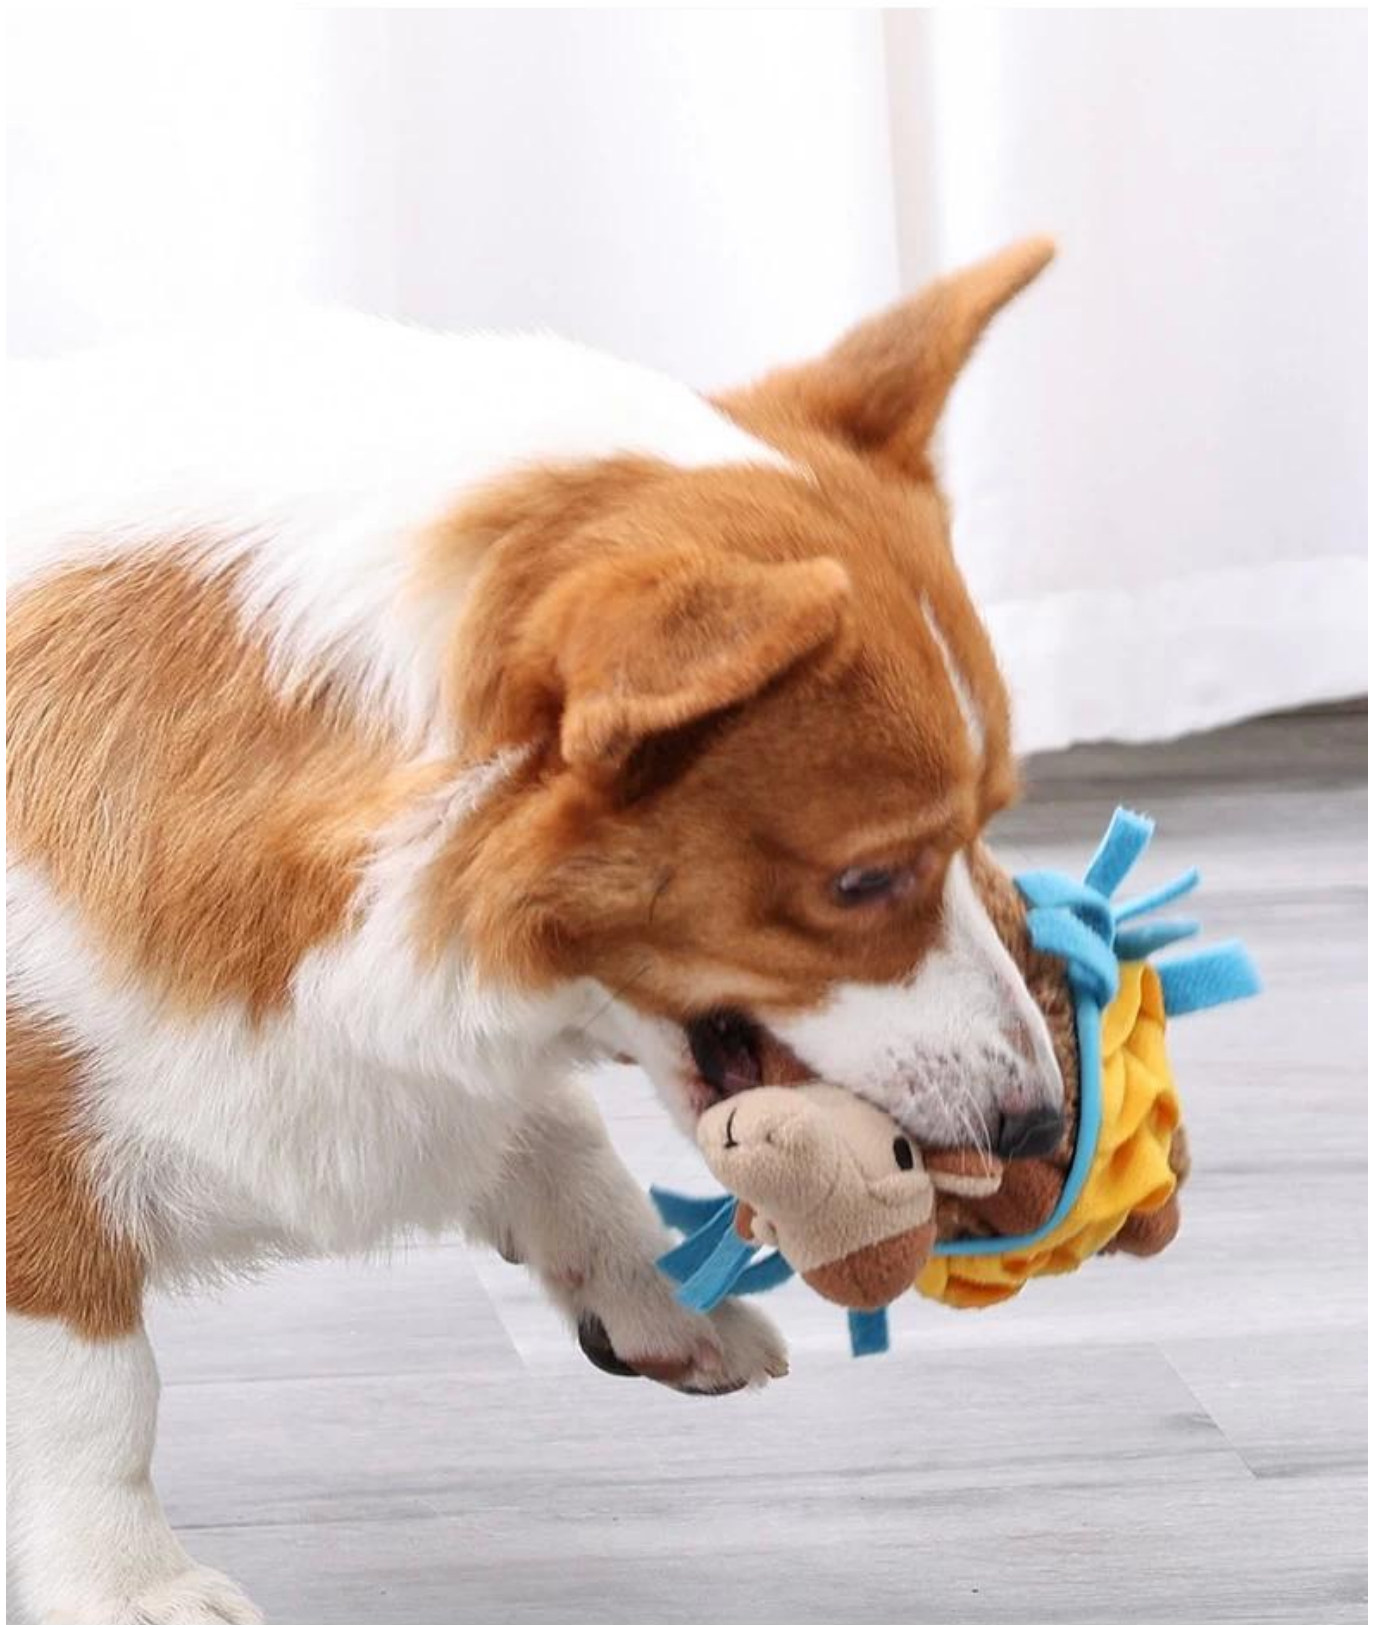

Camel shape design high quality dog snuffle toy wholesale custom dog puzzle toys manufacturer

Product functions/features:

Camel Sniffing Dog Toy

- 1. The main fabric of the camel sniffing dog toy is polar fleece lamb velvet, selected materials, safe to chew**
- 2. The back of the camel contains a Tibetan food blanket, which is beautiful and interesting**
- 3. There is a sounder in the camel's neck, which can exercise the sound of the puppy and increase the fun of playing**
- 4. The body of the camel is filled with doll cotton, which is soft and elastic, suitable for small and medium dogs to grind their teeth**
- 5. Cute and realistic shape, stimulate the dog's hunting instinct**
- 6. Dolemi Camel Sniffing Dog Toy --- Accompany with the excrement shoveler and witness the growth of the dog**

Material: Polyester

Squeaky sound maker inside draws puppy's attention and guides puppy to make sounds.

03

/ Details

High Elastic PP cotton filling, suitable for dog's chewing.

04

/ Details

10mins snuffling \approx 1 hour running

Feeding with playing,
interesting and intelligent

02

/ Details

Camel Snuffling Dog Toys

Snuffle Training

Have Fun

IQ Training

Model display