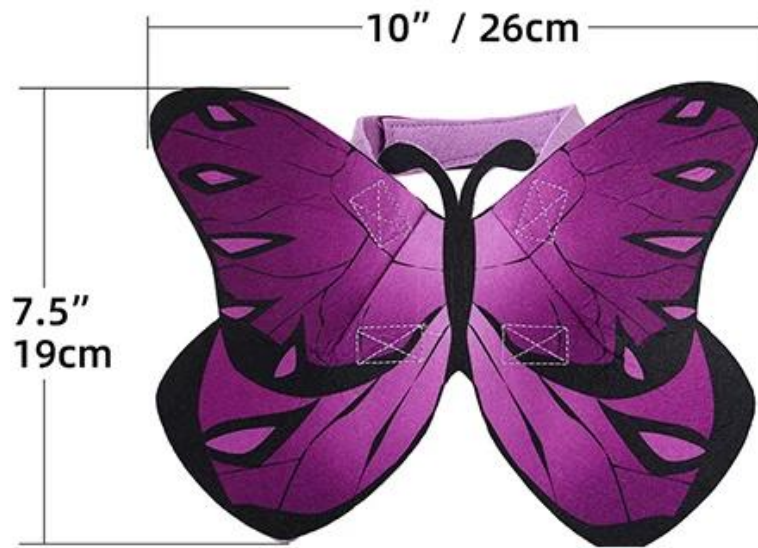

## **Features:**

1. Made from eco friendly felt material
2. Adjustable neck and chest for fitting small kitten to medium large cats and puppy
3. Butterfly design for pet halloween party or daily dress up

# Butterfly Cat Costume

Butterfly design for pet  
halloween party or daily dress up

## Product information

**Neck (8.7-12.6"/22-32cm) Chest (15-17.3"/38-44cm)**

**Brand:** DogLemi

**Name:** Butterfly Cat Costume

**Item NO:** PD60107

**Size:** U

**Material:** Felt

**Color:** Pink,Blue,Yellow,Purple