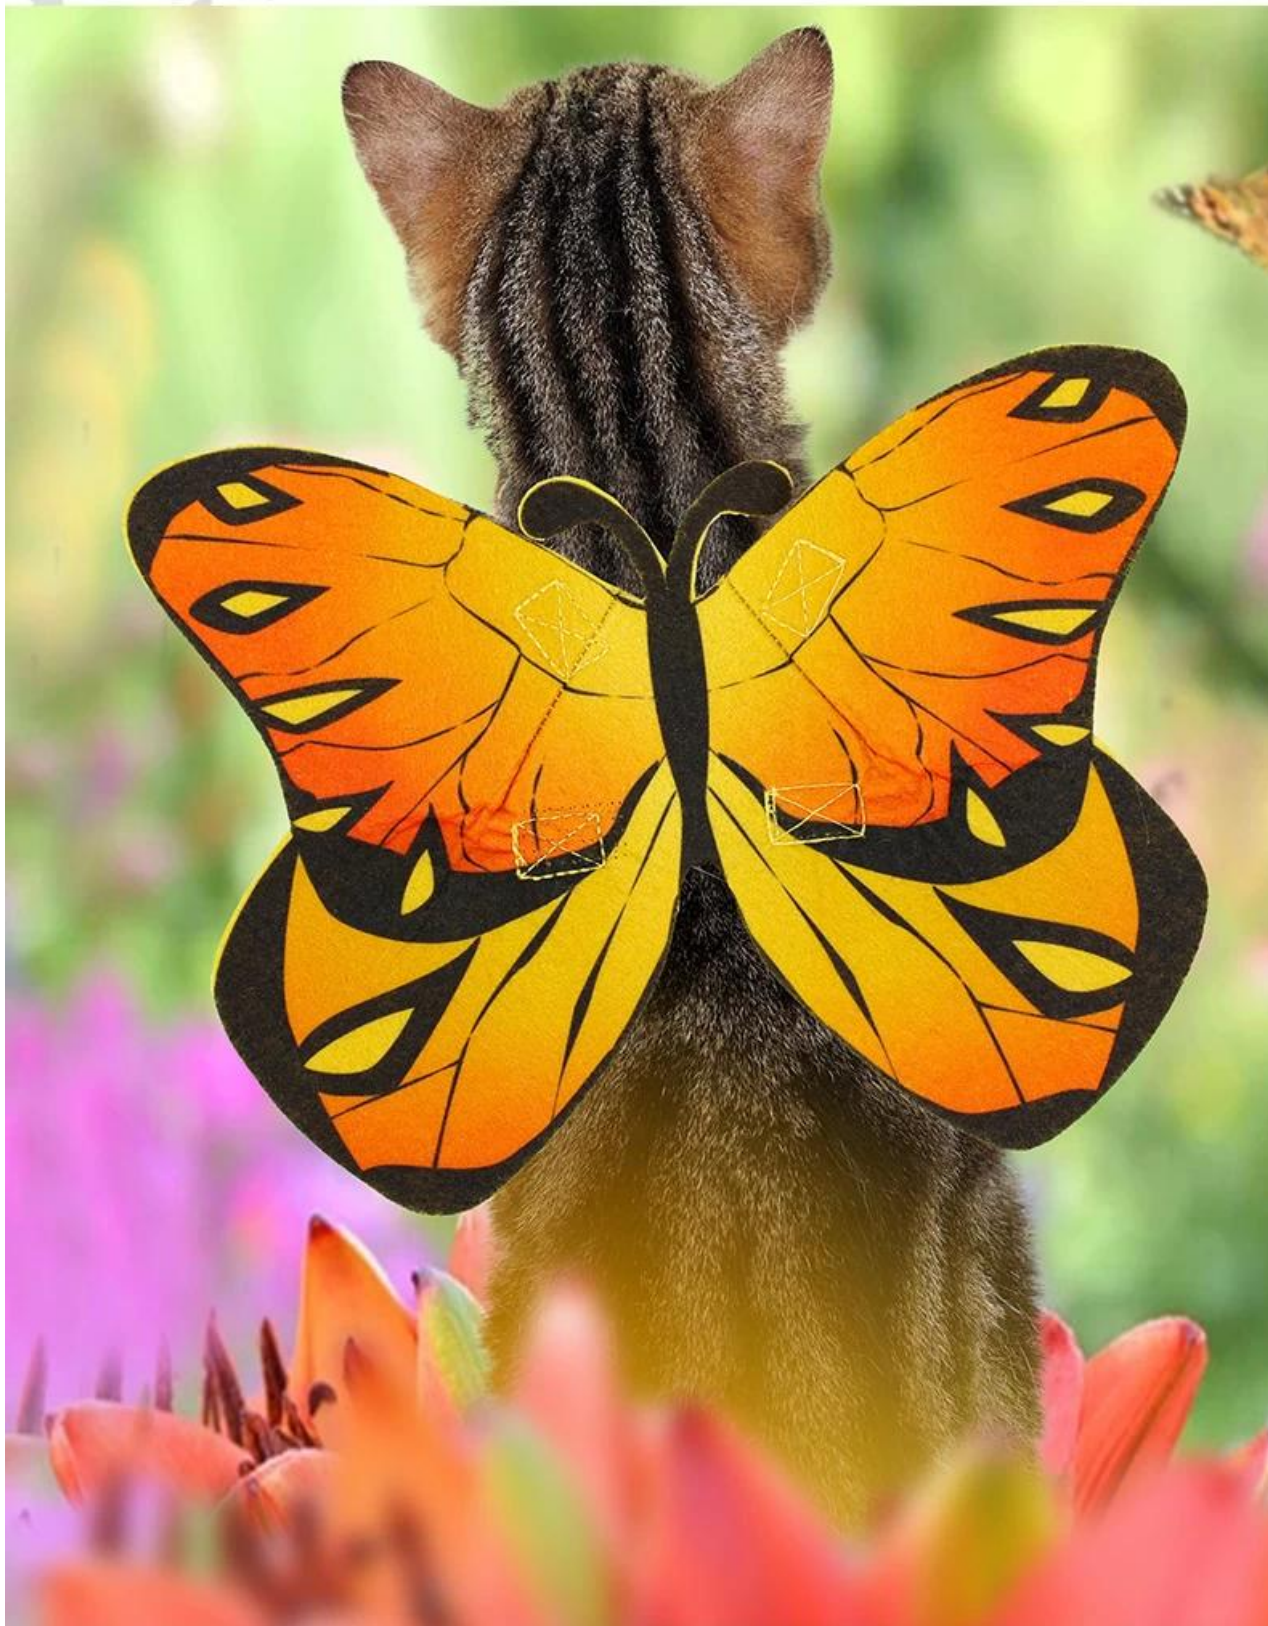

# Butterfly Cat Costume

## **Features:**

1. Made from eco friendly felt material
2. Adjustable neck and chest for fitting small kitten to medium large cats and puppy
3. Butterfly design for pet halloween party or daily dress up

# Butterfly Cat Costume

Butterfly design for pet  
halloween party or daily dress up