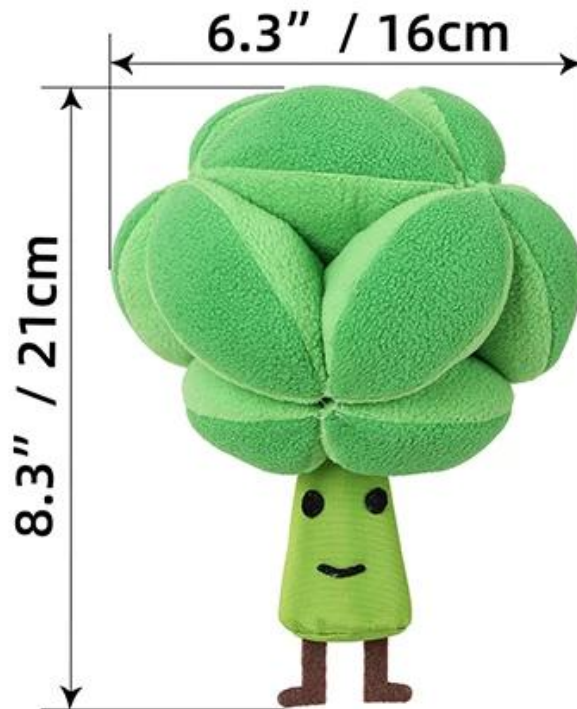

Product information

Brand: DogLemi

Item NO: PD60130

Color: Green

Name: Dog Snuffle Ball Toy Broccoli

Size: 8.3*6.3*6.3 inch

Material: Polyester