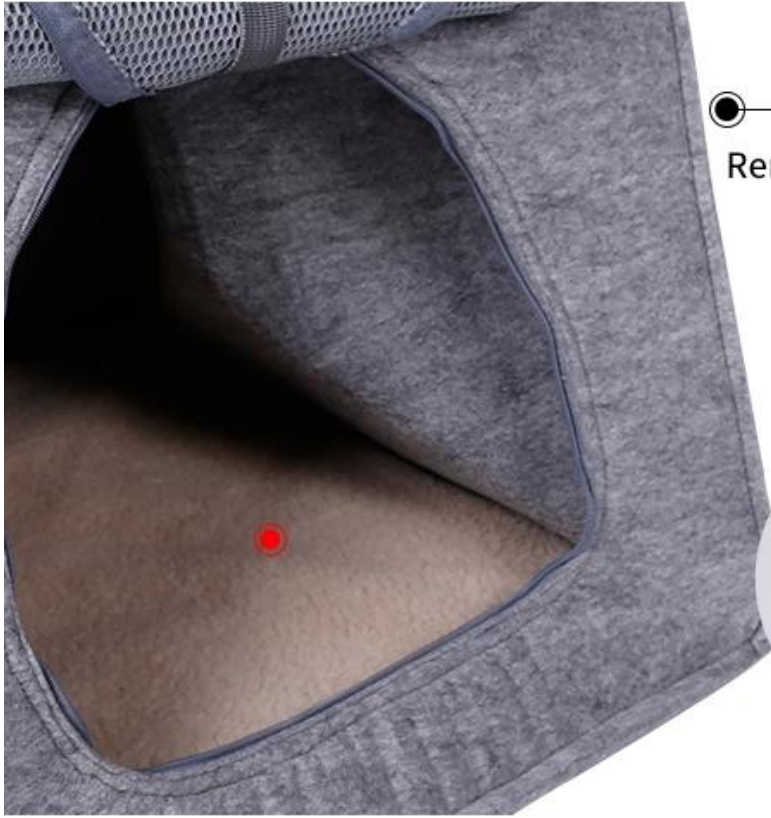

Multifunctional natural felt cloth pet bed

Product Features / Features:

1. The whole bag is made of felt cloth material, which is suitable for the four seasons in winter and cool in summer.
2. The front is designed for the mesh door, which can be pulled down or up by using the four-button fastening;
3. The portable position is added to the PU side, which is more upscale;
4. It is equipped with a detachable lamb hair mat for easy cleaning;
5. Multi-functional bag, can be used as an out-of-the-box bag, out of the pet bag, folded and can be used as a cat bed

Can be Pet Carrier

Can be Pet Cave

Can be Pet Bed

48cm

40cm

40cm

● —————
Removable Warm Sheepskin Cushion