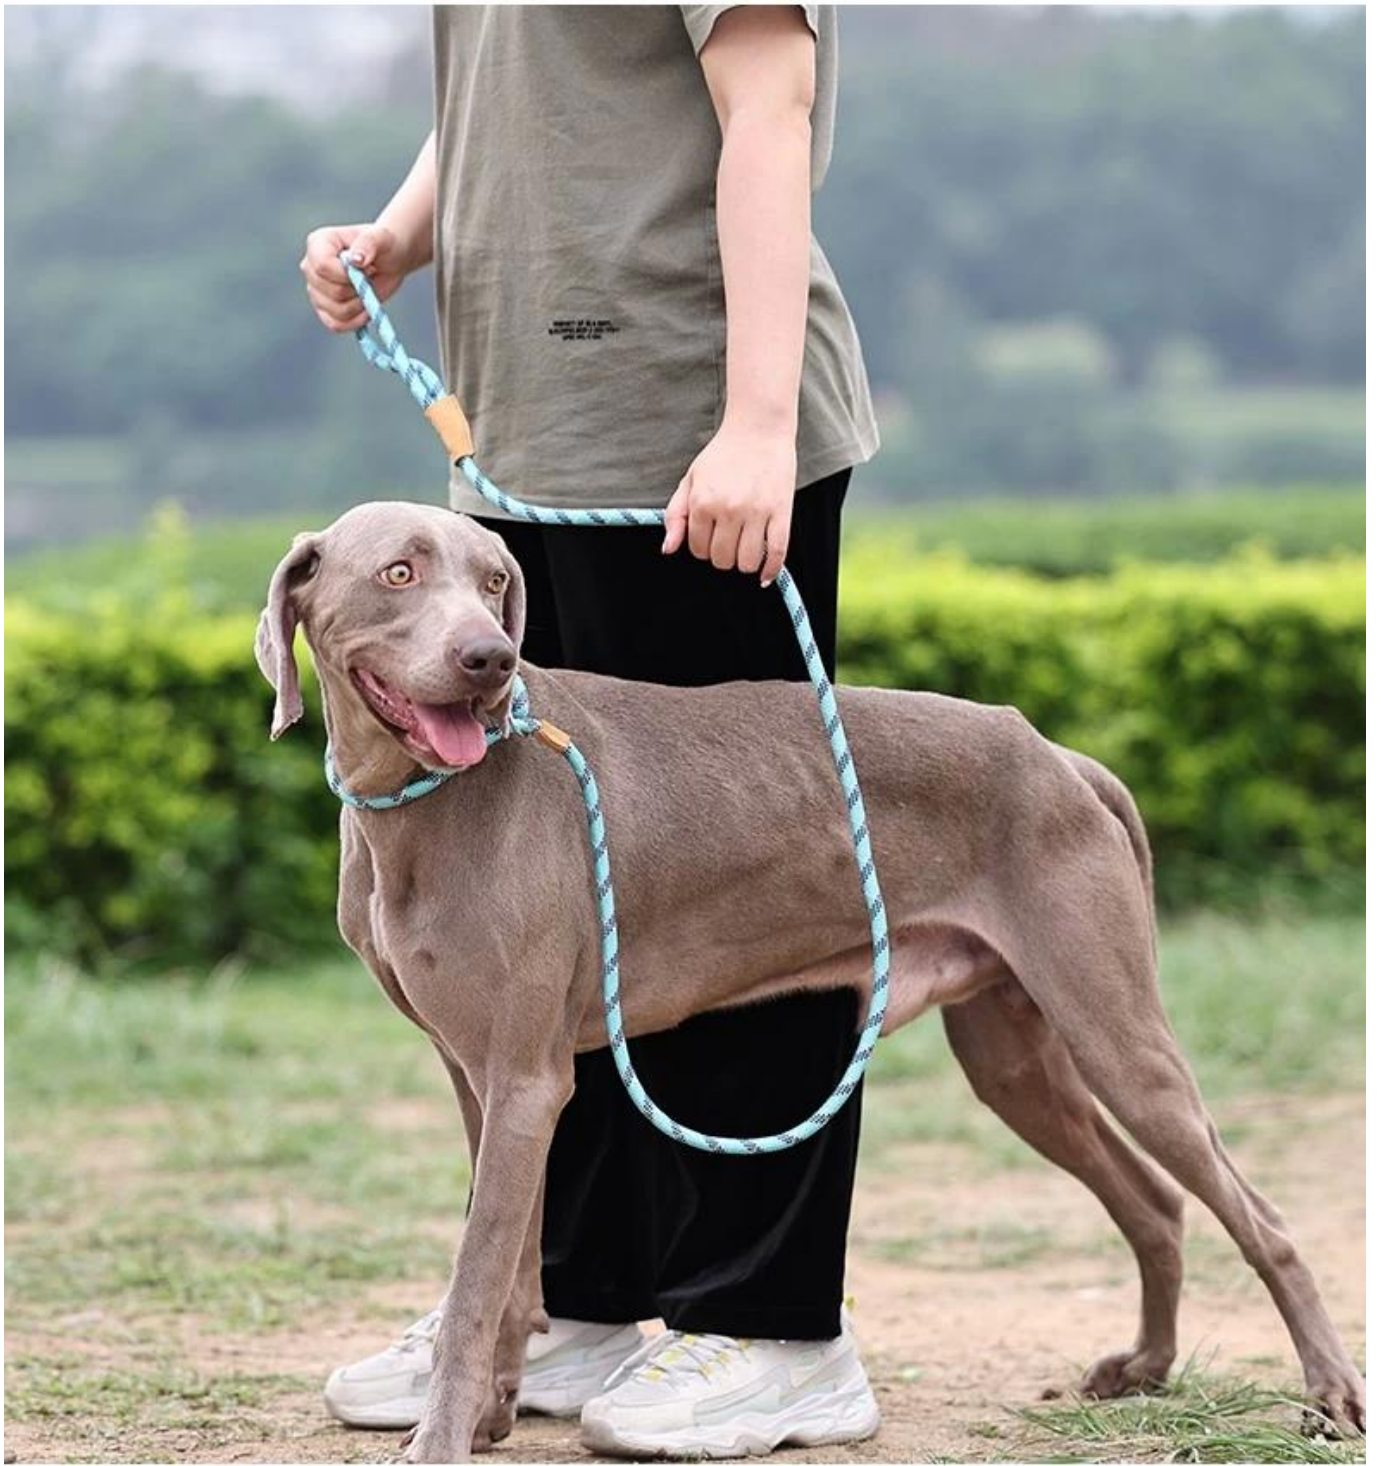

pet dog round drawstring

Features:

1. Nylon braided rope, strong toughness, making dogs safer at night
2. Doglemi leather limit buckle, low-key luxury. The inner buckle anti-snap design and the outer buckle anti-drop design can be adjusted according to the situation of your own dog;
3. Comfortable wrist strap, when the dog is under control, you can put it directly on the wrist strap and walk the dog, freeing your hands
4. Comfortable handle, flick soft, easy to walk the dog

PRODUCT INFORMATION

NAME

Rope Slip leash (AZ009)

MATERIAL

Nylon

COLORS

ORANGE / GREEN / BLUE / BLACK

SIZE

6FT

Colors

Orange

Green

Blue

Black

Rope Slip leash

PRODUCT DETAILS

Reflective nylon rope

Geniue Leather, Heavy
duty Machine Stitching

Adjustable sliding stopper

Nylon rope

Durable, wear-resistant, and sturdy

PRODUCT SHOT

--