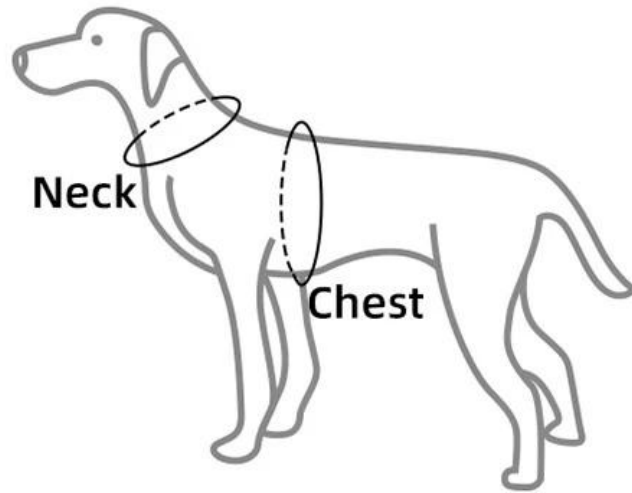

Six-color H-shaped chest back cover

Product Features/Characteristics:

1. cottonFabric, durable and non-sticky, easy to clean;
2. It has the function of shockproof and cushioning, soft and more comfortable;
3. Close to the dog's skin, heat dissipation is not stuffy, and the dog is cool and comfortable;
4. Equipped with a plastic D buckle, you can hang a pet tag to prevent loss;
5. Nylon webbing, strong and durable, webbing and vest design, it is safer to walk in the rainy season at night;
6. The D-shaped buckle can be hooked to the dog's traction buckle, and the hand-held design supports close-up control of the dog
7. The Japanese buckle supports the adjustment of the neck and chest, which is more suitable for dogs; the H-shaped reinforced buckle is used to fix it, which is convenient and quick;
8. Focusing on the details, the webbing can freely shuttle in the vest channel, adding reinforcement and punching dates between the webbing and the vest, exquisite lathe work, Make this chest harness more resistant to pulling, so that you can accompany your friends for a long time;

PRODUCT INFORMATION

NAME

Ombre Dog Harness (PD20075)

MATERIAL

Cotton

COLORS

Pink Blue, Orange Blue

SIZE

S, M, L, XL

PRODUCT DETAILS

Adjustable slider

Ombre colors

Size Chart

Size	Neck	Chest	Width of webbing
S	10-14" / 25-35 CM	12-18" / 30-45 CM	0.8" / 2.0 CM
M	14-18" / 35-45 CM	16-22" / 40-55 CM	0.8" / 2.0 CM
L	16-20" / 40-50 CM	20-26" / 50-65 CM	1" / 2.5 CM
XL	18-26" / 45-65 CM	26-40" / 65-100 CM	1" / 2.5 CM