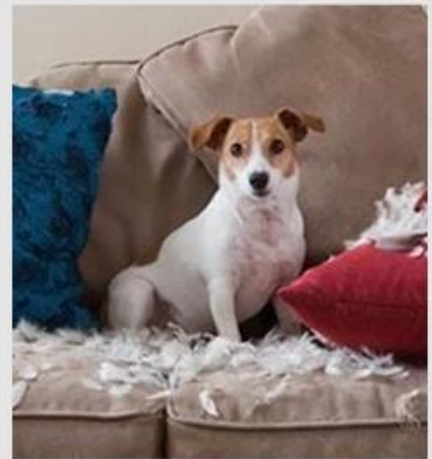

03 Destroy furniture