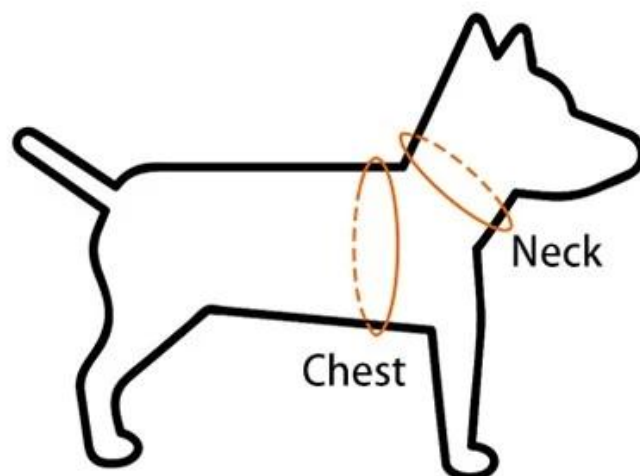

## **Product Features/Characteristics:**

1. Lambswool chest and back cover, the fabric is thick and warm.
2. The design of the pink rabbit suspender skirt is lively and cute, and can be matched with long-sleeved warm clothes.
3. Practical snap pocket design on the back, which can hold small items (poop bag, anti-lost locator, small snacks, etc.)
4. The waist side opening is designed with snap buttons for easy on and off.
5. Comfortable and plush texture handle, which is not strangled or cold in winter.
6. Metal D buckle and metal hook buckle, durable and safer.
7. Nylon material traction rope is more durable.

COLORS

**Pink**

---

SIZE

**S, M, L**

---

# Size Chart

Size	Neck	Chest
S	13.4" /34cm	17.3-18.9" /44-48cm
M	14.2" /36cm	18.1-19.3" /46-49cm
L	21.7" /55cm	21.3-22.8" /54-58cm

Leash length: 61.4" /144cm