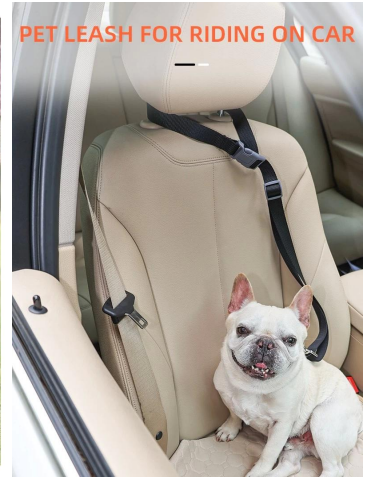

Pet dog car leash

Features:

1. Nylon braided rope, strong toughness, makes dogs safer at night
2. Doglempi leather limit buckle, low-key luxury. The inner buckle anti-snap design and the outer buckle anti-drop design can be adjusted according to the situation of your dog.
3. Comfortable wrist strap, when the dog is under control, you can put it on the wrist strap and walk the dog directly, freeing your hands
4. Comfortable handle, flick soft, easy to walk the dog

Black

Red

Purple

Adjustable slide buckle

360° spinning catch

PRODUCT DETAILS

Reinforce buckle

Durable imitation nylon band

PET LEASH FOR RIDING ON CAR

PRODUCT SHOT