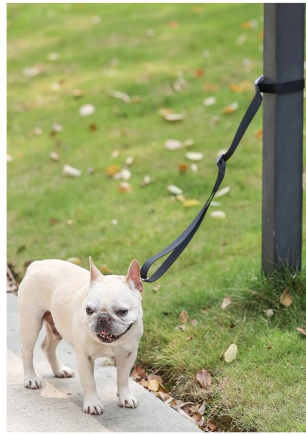

Pet dog car leash

Features:

1. Nylon braided rope, strong toughness, makes dogs safer at night
2. Doglempi leather limit buckle, low-key luxury. The inner buckle anti-snap design and the outer buckle anti-drop design can be adjusted according to the situation of your dog.
3. Comfortable wrist strap, when the dog is under control, you can put it on the wrist strap and walk the dog directly, freeing your hands
4. Comfortable handle, flick soft, easy to walk the dog

Black

Red

Purple

Adjustable slide buckle

360° spinning catch

PRODUCT DETAILS

Reinforce buckle

Durable imitation nylon band