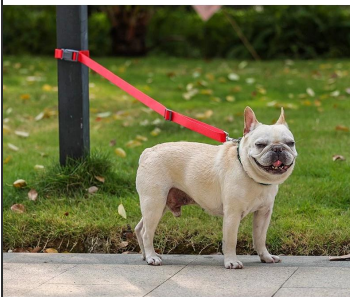

Pet dog car leash

Features:

1. Nylon braided rope, strong toughness, makes dogs safer at night
2. Doglempi leather limit buckle, low-key luxury. The inner buckle anti-snap design and the outer buckle anti-drop design can be adjusted according to the situation of your dog.
3. Comfortable wrist strap, when the dog is under control, you can put it on the wrist strap and walk the dog directly, freeing your hands
4. Comfortable handle, flick soft, easy to walk the dog

M Width: 0.8" / 2cm

L Width: 1" / 2.5cm

M/L Length: 31-55" (80-140cm)

COLORS

Green

Khaki

Yellow

Pink

Black

Red

Purple

Adjustable slide buckle

360° spinning catch

PRODUCT DETAILS

Reinforce buckle

Durable imitation nylon band