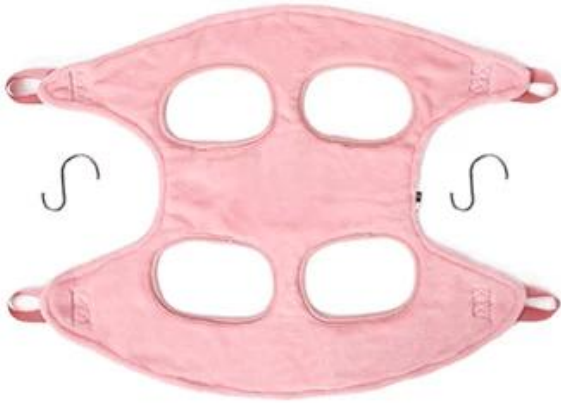

## **Product features / characteristics:**

1. FUNCTION :This Hammock is keeping your dog calm and not moving during grooming , such as clipping nails,take medicine,clean teeth and ears, eye drops, ore can use as bath towel.

2.SAFETY DOG GROOMING HELPER:□this sling hammock is design with double sewing , much more stronger , 2 pcs S shape hook is included .

3.MATERIAL : Made of double layer flannel plush, breathable and soft , comfortable and water absorbent for using as after bath drying towel.

## Product information

**Brand:** DogLemi

**Name:** Dog Grooming Hammock Helper

**Item NO:** PD50094

**Size:** S/M/L

**Color:** PINK /GREY

**Material:** Fleece

## Colors

▲ Pink

▲ Grey

Details display

**2 “S” hooks are included  
extra double sewing**

**Soft fleece**

Model display

model length 35cm/weight 9kg dress S