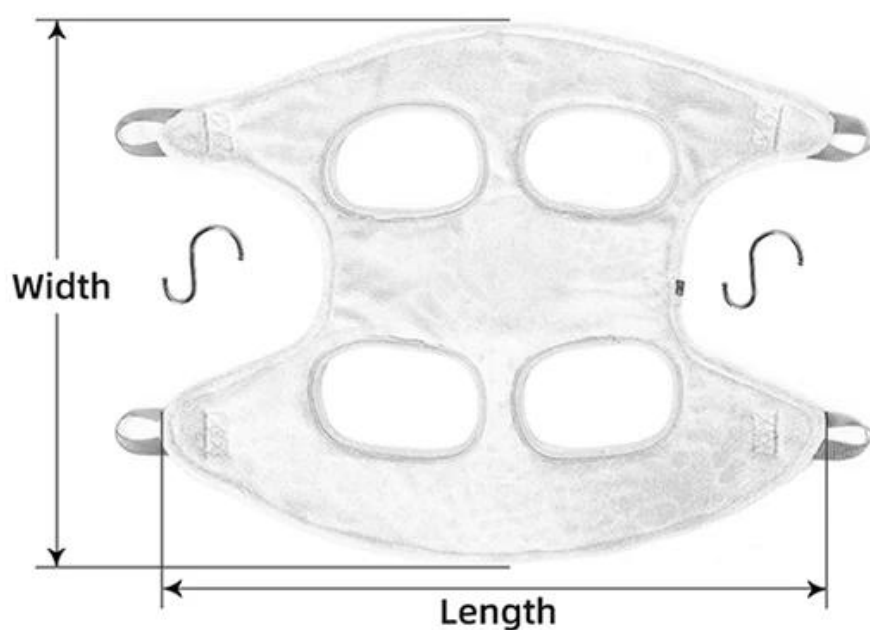

2.SAFETY DOG GROOMING HELPER:□this sling hammock is design with double sewing , much more stronger , 2 pcs S shape hook is included .

3.MATERIAL : Made of double layer flannel plush, breathable and soft , comfortable and water absorbent for using as after bath drying towel.

## Product information

**Brand:** DogLemi

**Name:** Dog Grooming Hammock Helper

**Item NO:** PD50094

**Size:** S/M/L

**Color:** PINK /GREY

**Material:** Fleece

### Size

**Packing**

| Size | Length(inch/cm) | Width(inch/cm) |
|------|-----------------|----------------|
| S    | 18.5/47         | 22.4/57        |
| M    | 19.3/49         | 28.3/72        |
| L    | 22.0/56         | 31.5/80        |

## Colors

▲ Pink

▲ Grey

Details display

**2 “S” hooks are included  
extra double sewing**

**Soft fleece**

Model display

model length 35cm/weight 9kg dress S