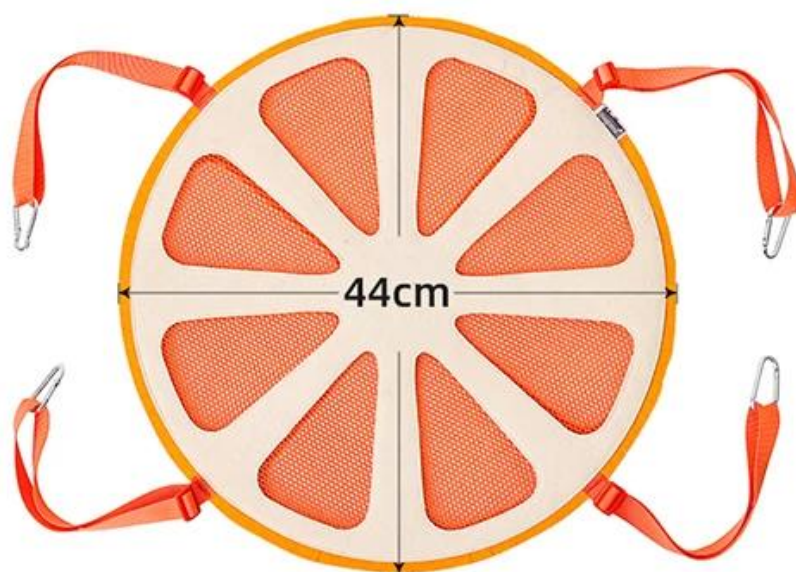

Orange cat hammock

Product features / characteristics:

1. Felt fabric, comfortable dating;
 2. Double layer 3mm ultra-thick felt cloth, 1.5mm thickened mesh, total thickness of 7.5mm, the material is firm, the hammock is hard, it is easy to enter, more hard than the soft fabric;
 3. Cutout the mesh design, refreshing and breathable;
 4. Adjusting Nylon webbed design, not durable, and is suitable for more occasions (large cat cages, display cabinets, cat climbs, partial tables, etc.);
 5. Aluminum alloy hooks, more strengthened;
- 6 Fresh orange design, let pet supplies are more than just supplies, but also a home decoration.

美好喵生 从舒适吊床开始

给猫咪更舒适的高颜值吊床

产品信息

Product information

织带最短：28cm

织带最长：49cm

包装图

手工测量尺寸可能存在2-3cm差异，敬请谅解！

品 牌：多乐米 (DogLemi)

名 称：橙子猫吊床

款 号：PD50090

颜 色：橙色

尺 寸：44x44CM (建议4kg以内猫使用)

材 质：聚酯纤维

细节展示

Details display

铝合金挂钩

不易生锈，扣取方便。

01

/ Details

织带可调节

适合更多场景使用
如大型猫笼、展示柜、
猫爬架、部分餐桌等。

02

/ Details