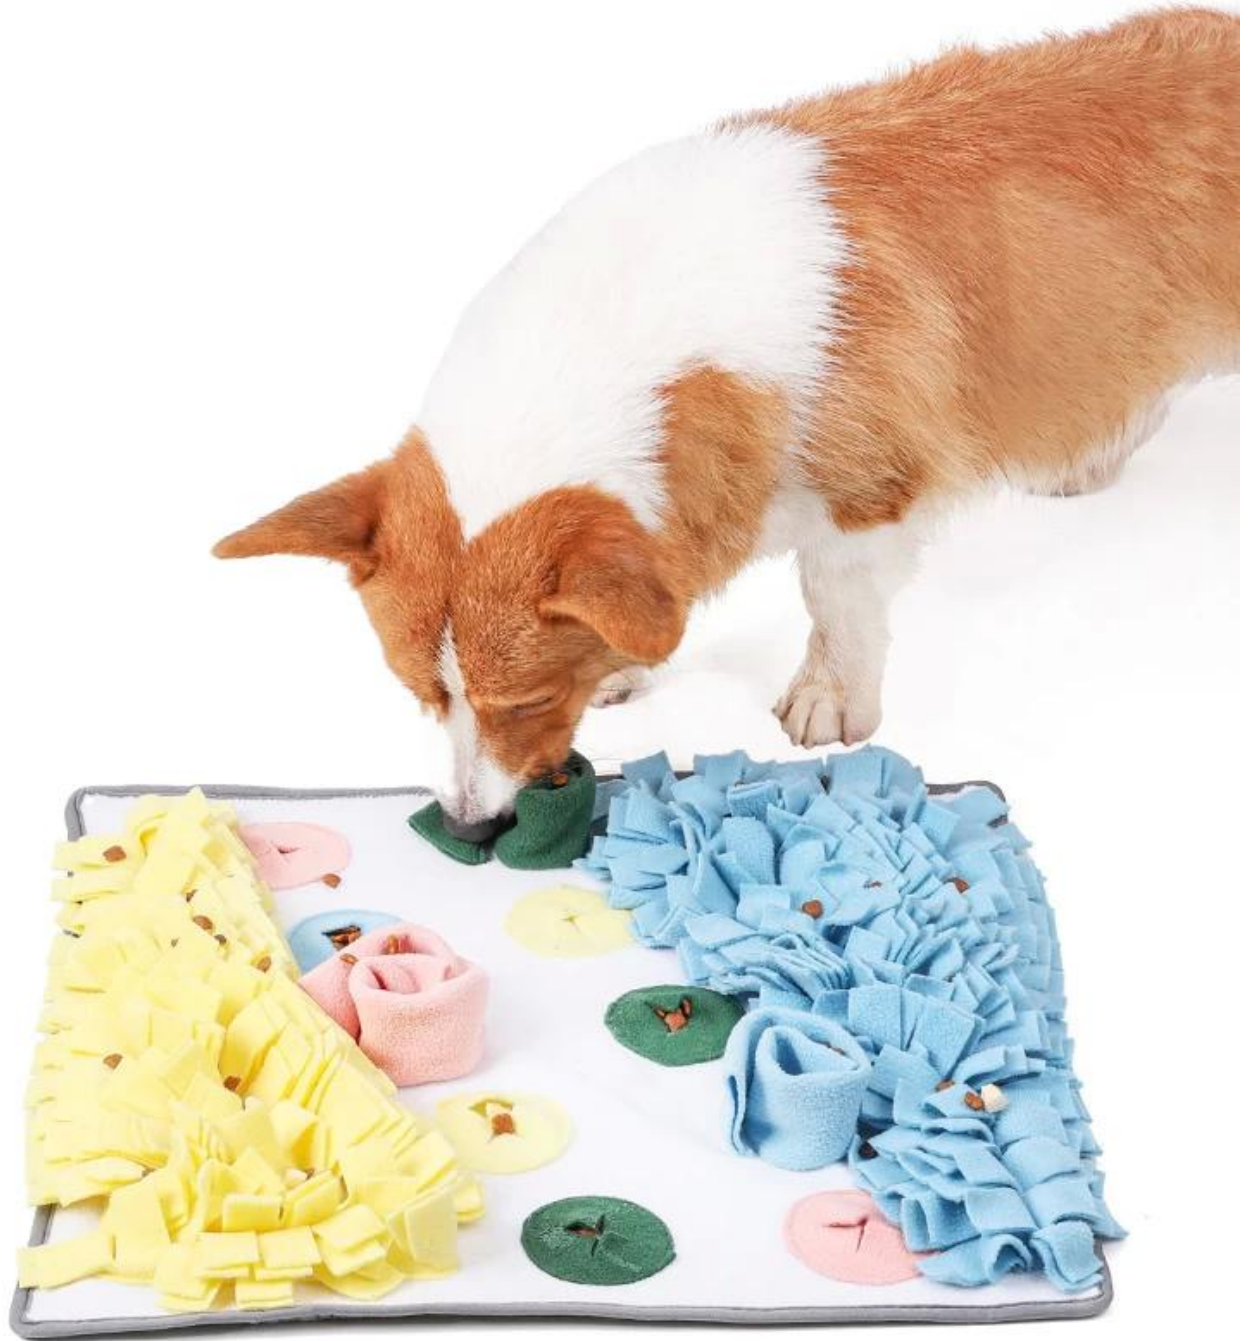

## Dog Snuffle Mat Fresh

### **Function / Function:**

1. Multiple snuffling areas to hide dog foods or kibbles for training your dogs with slow eating
2. E-co friendly Soft fleece upper with anti slip bottom
3. Machine Washable
4. Pet expert says : 10 mins snuffle = 1 hour running
5. Release Extra energy and keep your pet calm down

## Dog Snuffle Mat Fresh

1. Multiple snuffling areas to hide dog foods or kibbles for training your dogs with slow eating
2. E-co friendly Soft fleece upper with anti slip bottom
3. Machine Washable
4. Pet expert says : 10 mins snuffle = 1 hour running
5. Release Extra energy and keep your pet calm down
6. Good for digestion because slow eating
7. Ideal health care pet bowl for daily meal instead of traditional bowl

## Multi areas for hiding pet treats or foods