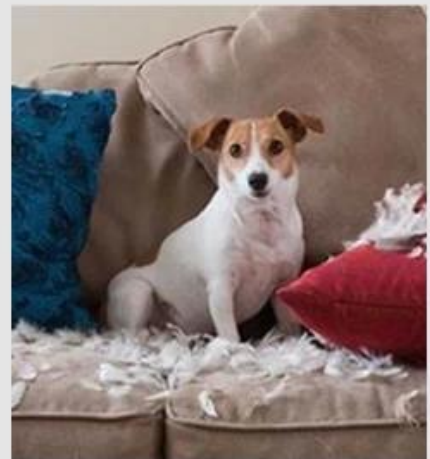

## Dog Snuffle Mat Fresh

1. Multiple snuffling areas to hide dog foods or kibbles for training your dogs with slow eating
2. E-co friendly Soft fleece upper with anti slip bottom
3. Machine Washable
4. Pet expert says : 10 mins snuffle = 1 hour running
5. Release Extra energy and keep your pet calm down
6. Good for digestion because slow eating
7. Ideal health care pet bowl for daily meal instead of traditional bowl

## Is your dog bored at home?

01 Melancholy

02 Unintelligent

03 Destroy furniture