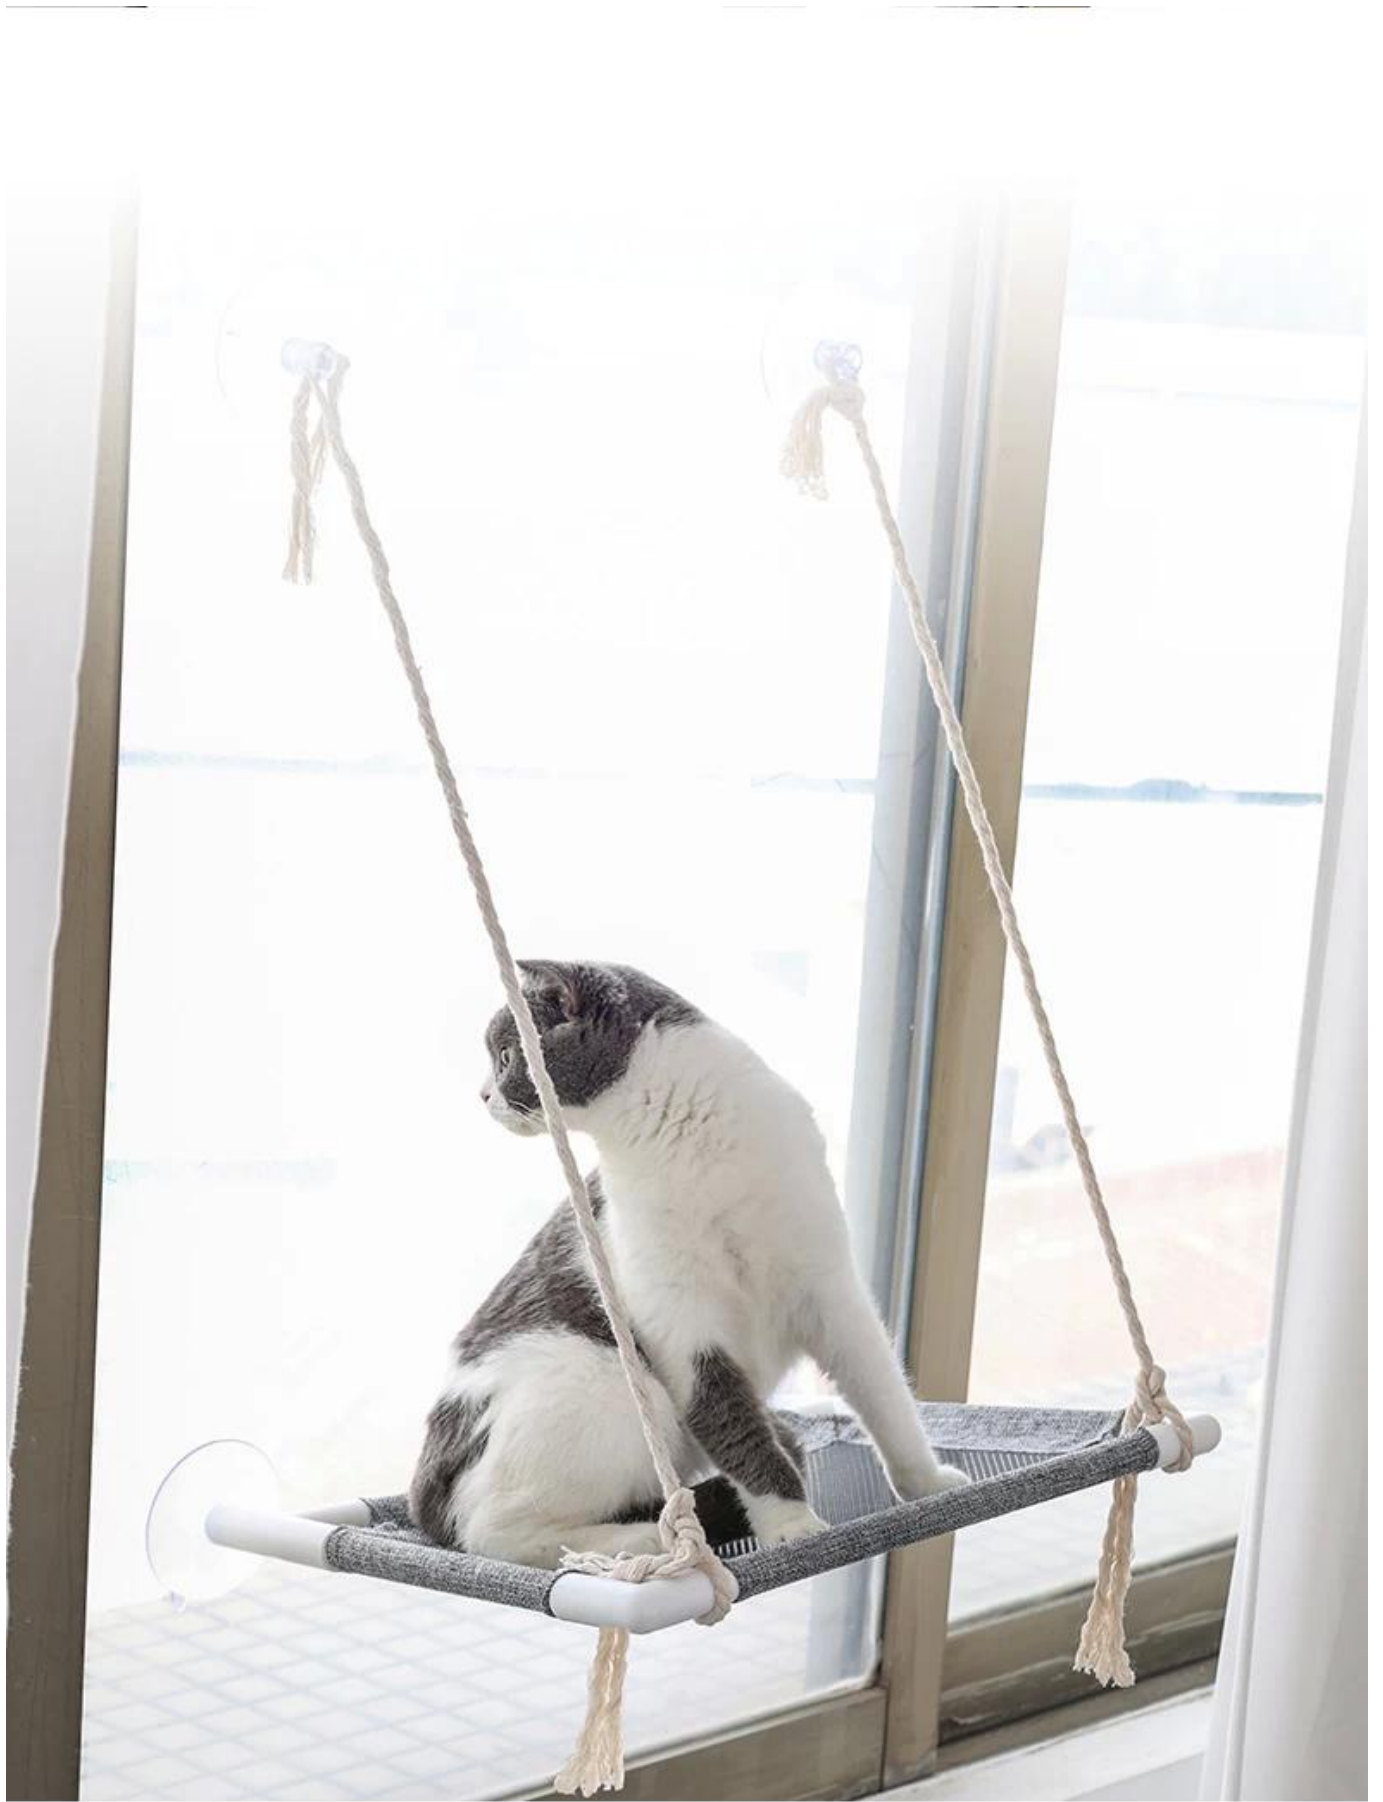

Window Cat Hammock

Product features / characteristics:

1. Max. weight for cat on one level hammock: 7kg
Max. weight for cat on 2 levels hammock : 14kg
2. Breathable : nature linen fabric , can be removed for washing ;
3. Foldable : all parts can be removable for folding to save space while not using ;
4. Durable : nature cotton ropes , durable and strong , easy to adjust size to fit your window or smooth wall with simple knots ;
5. Multi Functional : Cotton ropes tassel can be nature cat teaser toy to let your cats having fun;
6. Strong Suction cups : with 8.5cm suction cups , can easy fix on the window or smooth wall

Window Cat Hammock Bed

Breathable | Foldable | Stable

Hole on the 2nd level

Product information

Brand: DogLemi

Name: Window Cat Hammock Bed

Item NO: PC50025

Size: 12"*17.6"

Material: Linen fabric+Cotton rope+PVC

Color: BEIGE,GREY

Colors

GREY(double-deck)

BEIGE(double-deck)

BEIGE

GREY

Details display

Nature linen fabric

Breathable mesh

8.5CM large sucker

Cotton rope

Known-down plastic frame

Please tie the rope before use

CatLemi | Model show