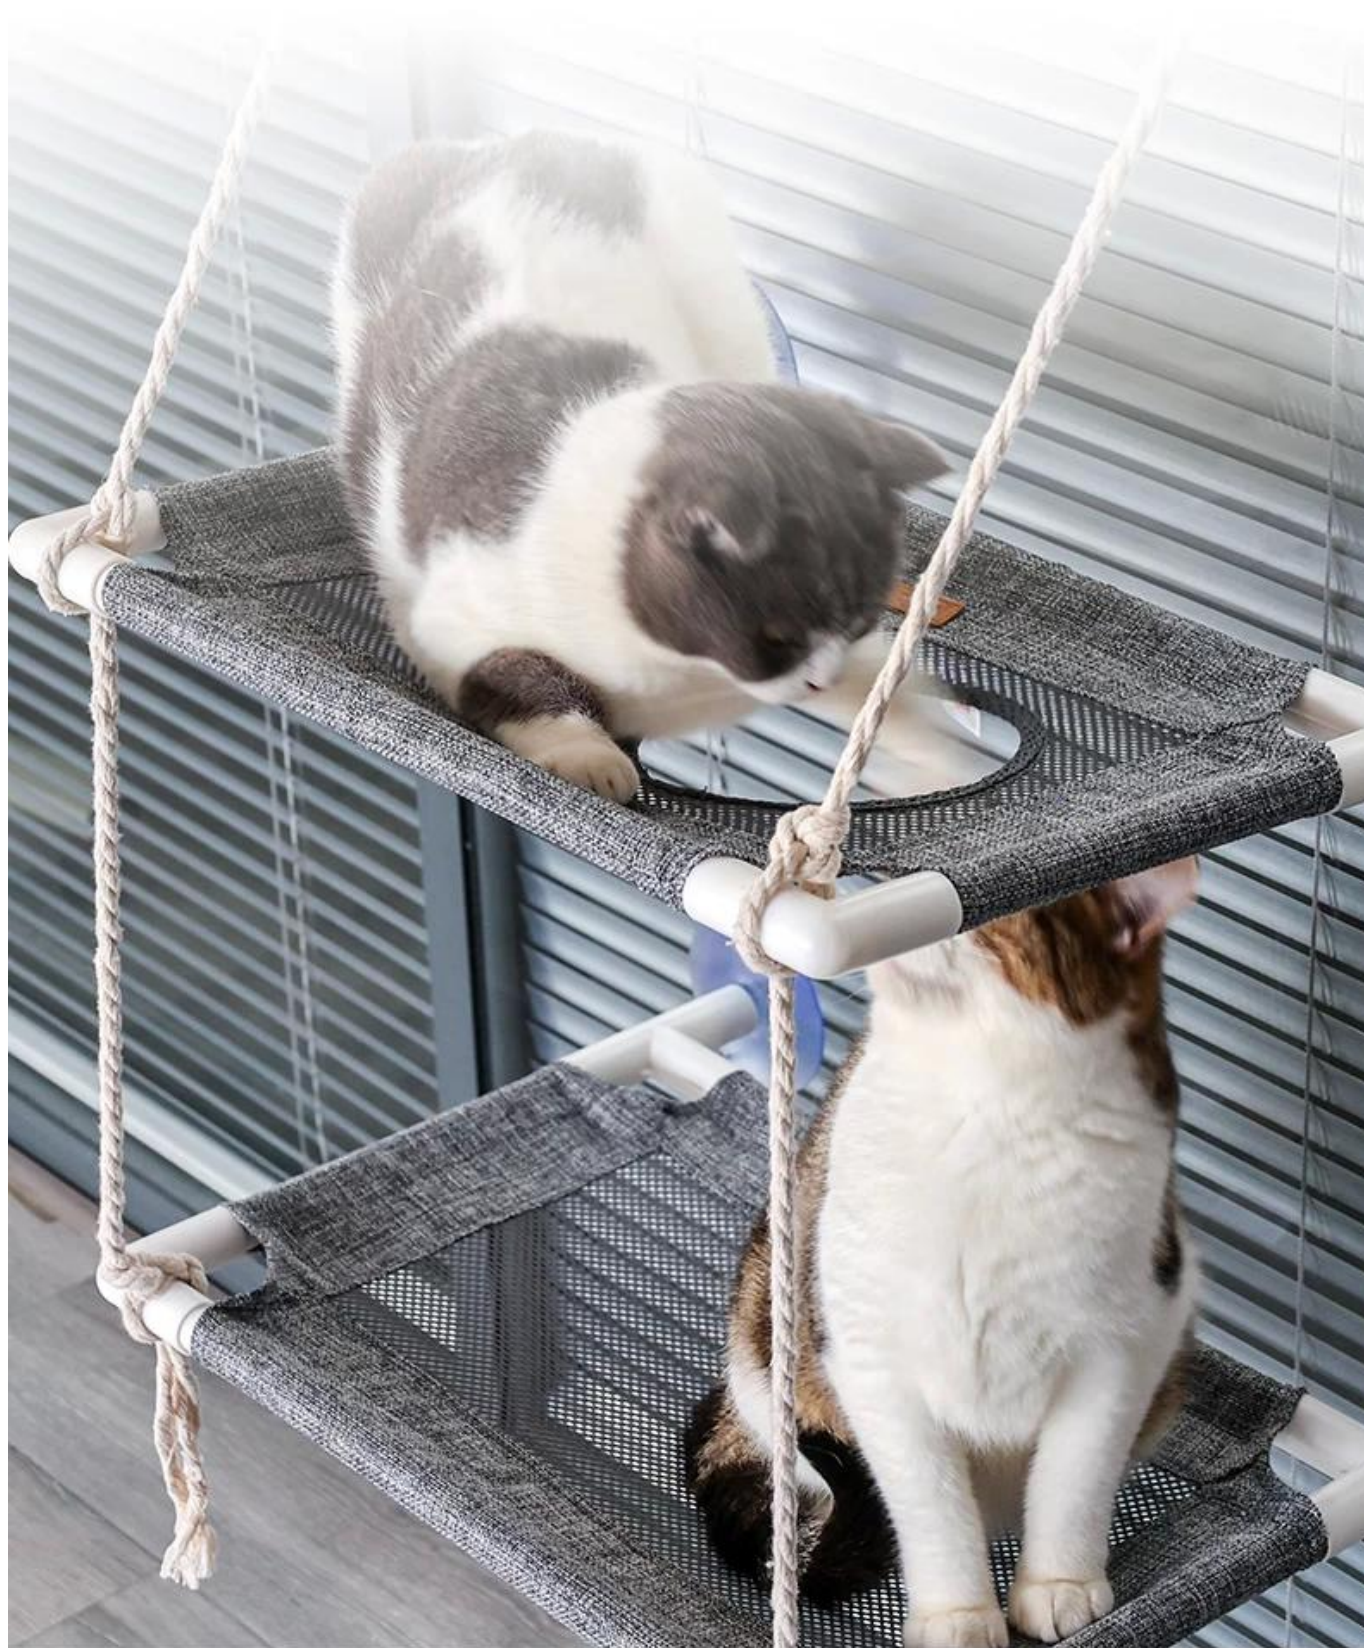

Window Cat Hammock

Product features / characteristics:

1. Max. weight for cat on one level hammock: 7kg
Max. weight for cat on 2 levels hammock : 14kg
2. Breathable : nature linen fabric , can be removed for washing ;
3. Foldable : all parts can be removable for folding to save space while not using ;
4. Durable : nature cotton ropes , durable and strong , easy to adjust size to fit your window or smooth wall with simple knots ;
5. Multi Functional : Cotton ropes tassel can be nature cat teaser toy to let your cats having fun;
6. Strong Suction cups : with 8.5cm suction cups , can easy fix on the window or smooth wall

Window Cat Hammock Bed

Breathable | Foldable | Stable

Hole on the 2nd level

Product information

Brand: DogLemi

Name: Window Cat Hammock Bed

Item NO: PC50025

Size: 12"*17.6"

Material: Linen fabric+Cotton rope+PVC

Color: BEIGE,GREY

Colors

GREY(double-deck)

BEIGE(double-deck)

BEIGE

GREY

Details display

Nature linen fabric

Breathable mesh

8.5CM large sucker

Cotton rope

Known-down plastic frame

Please tie the rope before use

CatLemi | Model show