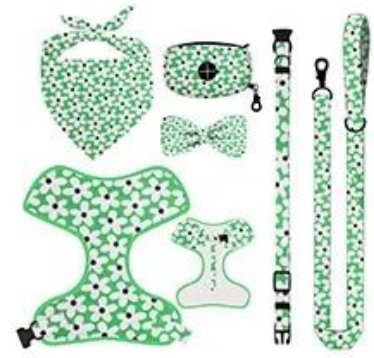

# 6-piece set

**Harness**

**Collar**

**Leash**

**Poopbag**

**Bandana**

**Bowknot**

NO.13

NO.14

NO.15

NO.16

NO.17

NO.18

NO.19

NO.20

NO.21

# Triangular Bandana

Color Matching Triangular  
Bandana for decoration  
and fashionable walking.

# Harness for spine protection

The harness is durable  
and strong enough  
to offer support to dogs' spine

NO.22

NO.23

NO.24

NO.25

NO.26

NO.27