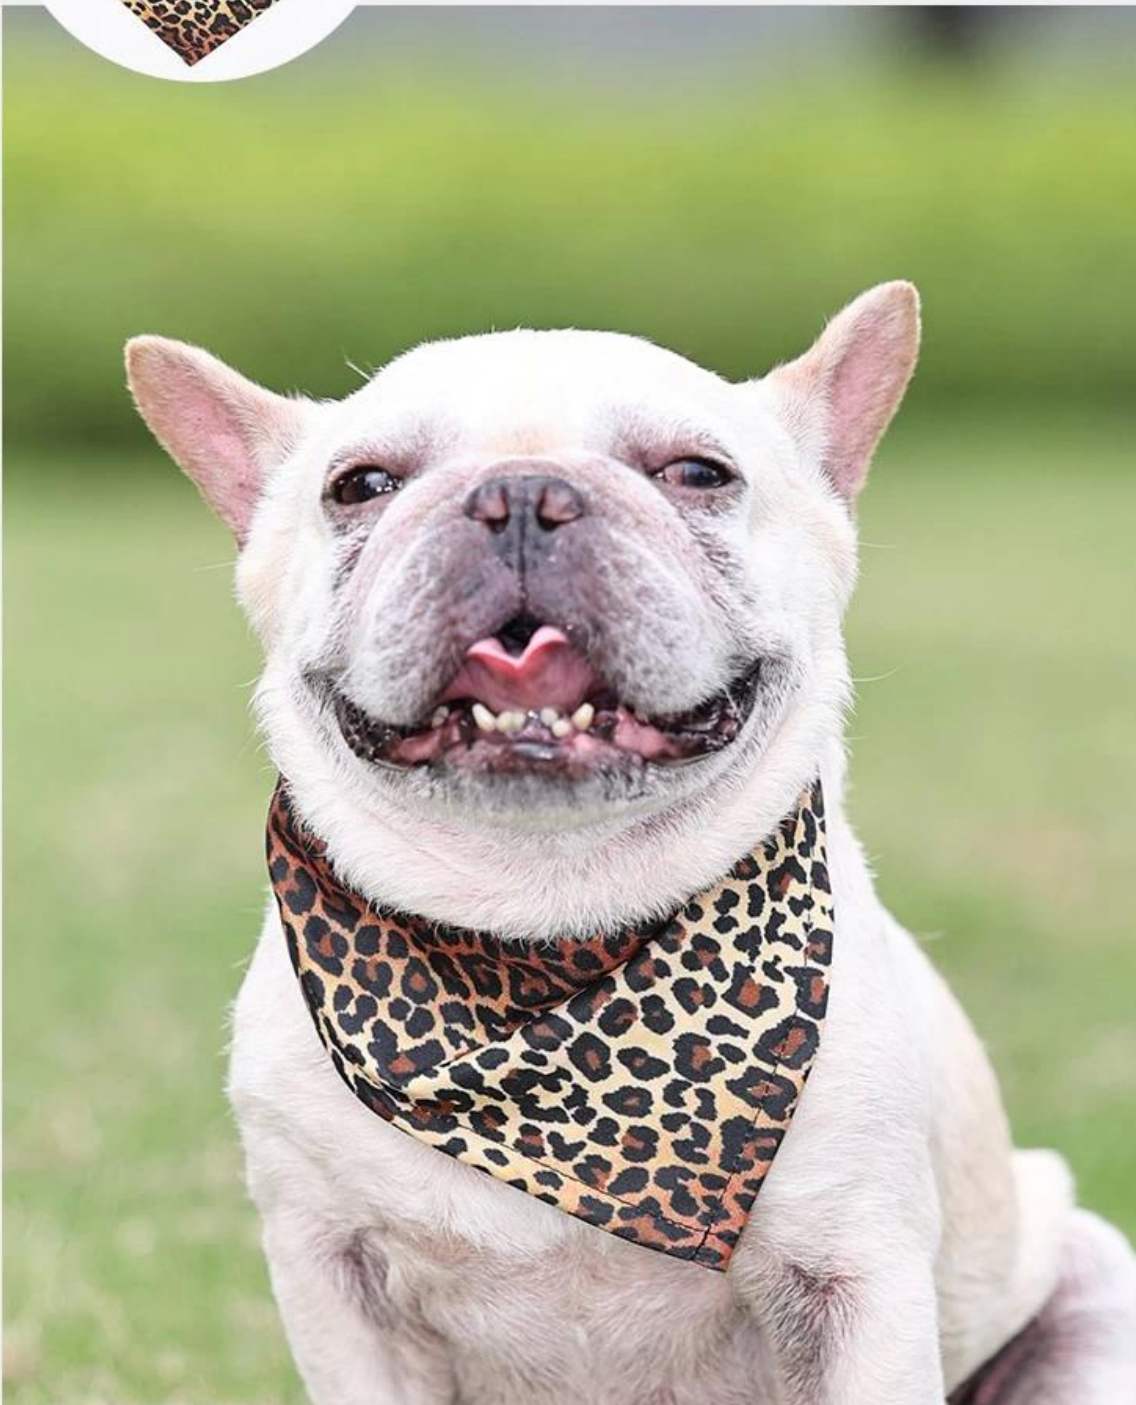

Color Matching Triangular
Bandana for decoration
and fashionable walking.