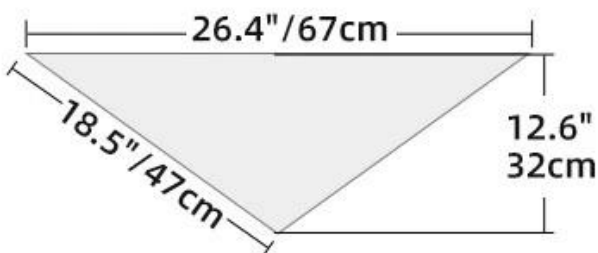

# Size Chart

	Harness Size			
	Size	XS	S	M
Neck	11.8"	15.7"	19.7"	22"
	30 cm	40cm	50 cm	56 cm
Chest	15.7"	19.7"	23.6"	31.5"
	40 cm	50 cm	60 cm	80 cm

	Collar Size			
	Size	XS	S	M
Neck	7.9-11.8"	13-19.7"	13-19.7"	15-22"
	20-30 cm	33-50 cm	33-50 cm	38-56 cm
Width	0.8"	0.8"	1"	1"
	2 cm	2 cm	2.5 cm	2.5 cm

	Leash Size			
	Size	XS	S	M
Length	5 ft	5 ft	5 ft	5 ft
	150 cm	150 cm	150 cm	150 cm
Width	0.8"	0.8"	1"	1"
	2 cm	2 cm	2.5 cm	2.5 cm