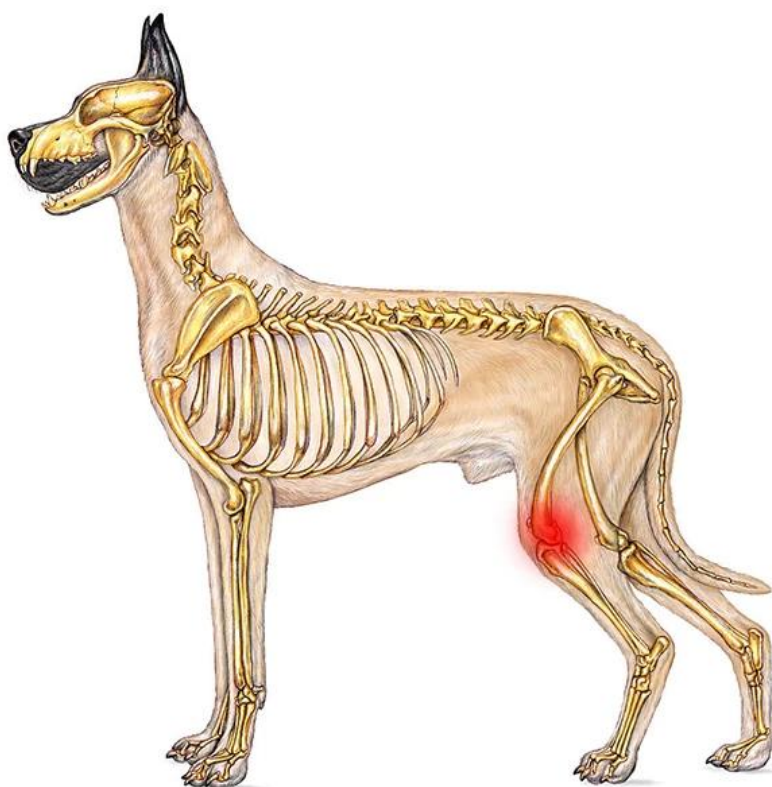

Supporting the joint and muscles.
Treat ACL, CCL Injury, Arthritis, Joint Pain, Luxating Patella Fatigue.