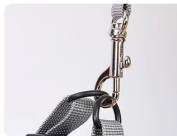

Breathable Comfortable Sponge

Metal Hook Clasp