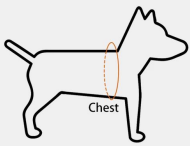

Features:

DISPOSABLE PROTECTIVE MASK

Super Light Little Pet Chest Harness

Superior Comfy Material

Super Light Little Pet Chest Harness

No Choke Design

PRODUCT INFORMATION

NAME

MATERIAL

Polyester

COLORS

Grey/ Tangerine/ Black

SIZE

S, M, L

PRODUCT SHOT

Size	Chest	Approx Weight
S	9.1"-11"	2.2-6.6 lbs
M	11"-13"	6.6-9.9 lbs
L	13"-15"	9.9-15.4 lbs

Leash: 60.6"

COLORS

PRODUCT DETAILS

Super Light Buckle/ D-ring

Comfortable Handle

Velcro adjust

Durable Leash

Breathable Comfortable Sponge

Metal Hook Clasp

ABOUT PACKAGING

Hangtag + barcode sticker+PP bag