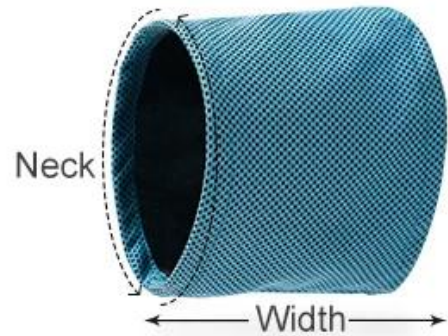

DogLemz

COOLING

Dog Bandana

- 🐾 Cooling Touch Material
- 🐾 Easy to put on
- 🐾 Put into the Freezer for ice cool before using

SIZE: **M**

Size	S	M	L
Neck (cm)	35	45	55

Indoor

Walk a dog

Run

Mountain climbing

Product information

Brand: DogLemi

Name: Summer Dog Bandana

Item NO: PD60029

Size: S,M,L

Colors: blue

Material: Polyester

Size(CM)	Neck	Width
S	35	11
M	45	13
L	55	16

DogLemi fabric label

With Leash Hole

Breathable&Instant Cooling

Cooling Touch Fabric

DogLemf® | Model show

Packing Details