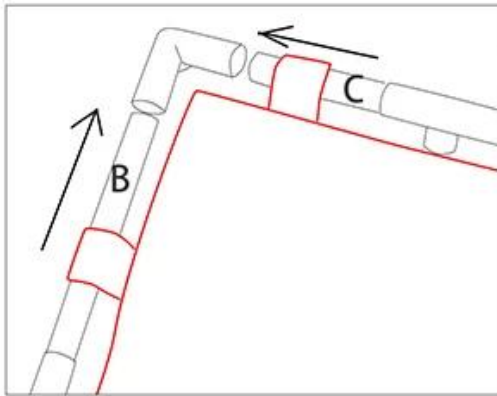

## Details display

Plastic tubes

Cotton straps

Warm fleece on another side  
Canvas strip on top

# Installation instructions

- A: 15.5cm  x4
  - B: 18.5cm  x8
  - C: 26.5cm  x8
-  x8     x8

\* Put the hammock strap loops hanging on the upper plastic tubes while installing the upper frame