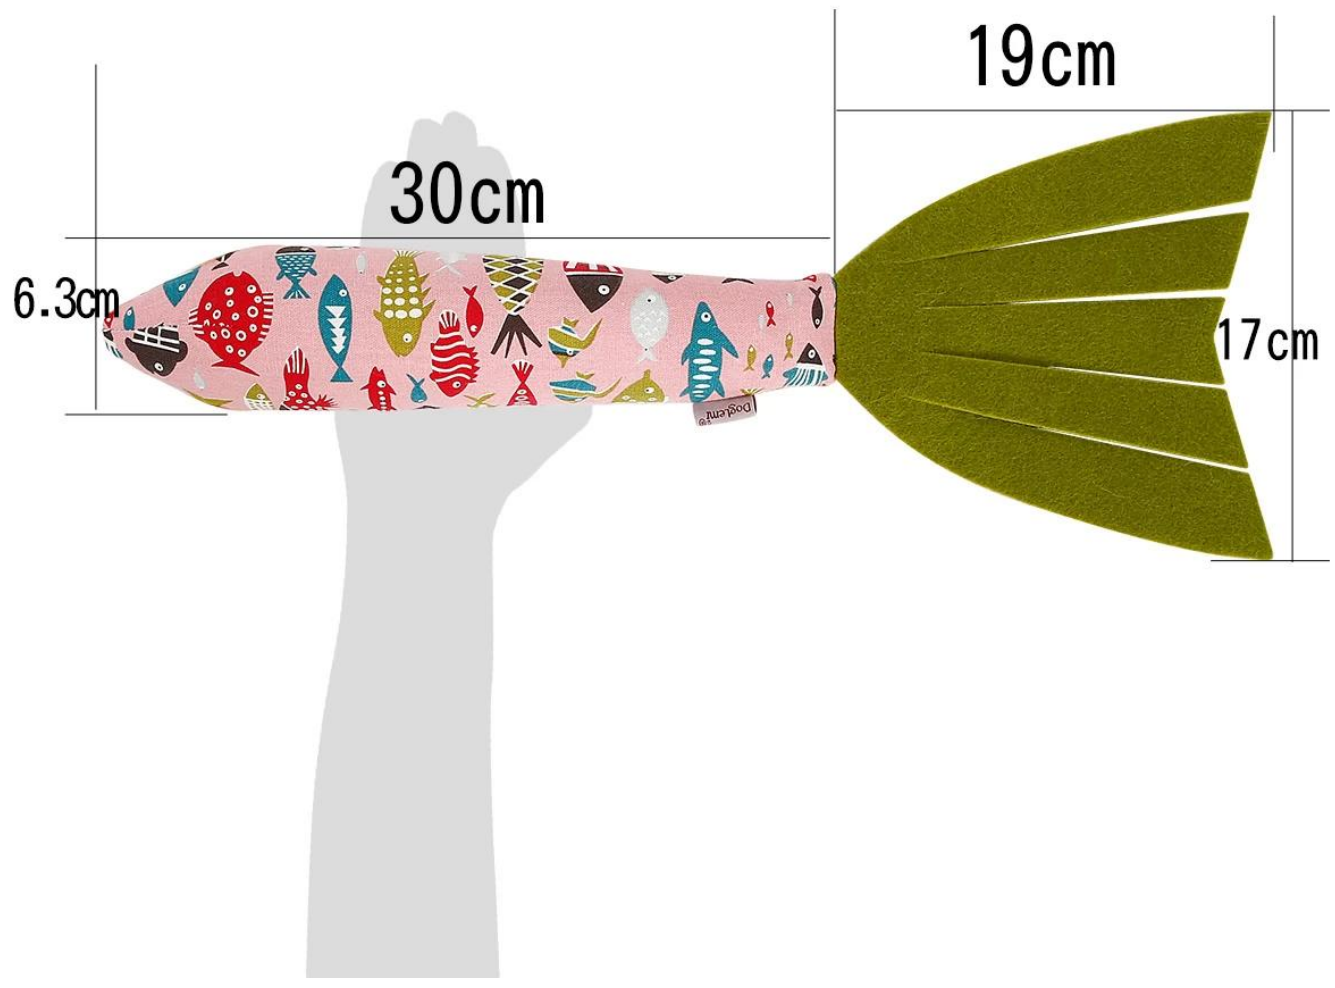

### 猫薄荷添加在内

Nature Felt Tail

Fish Fins