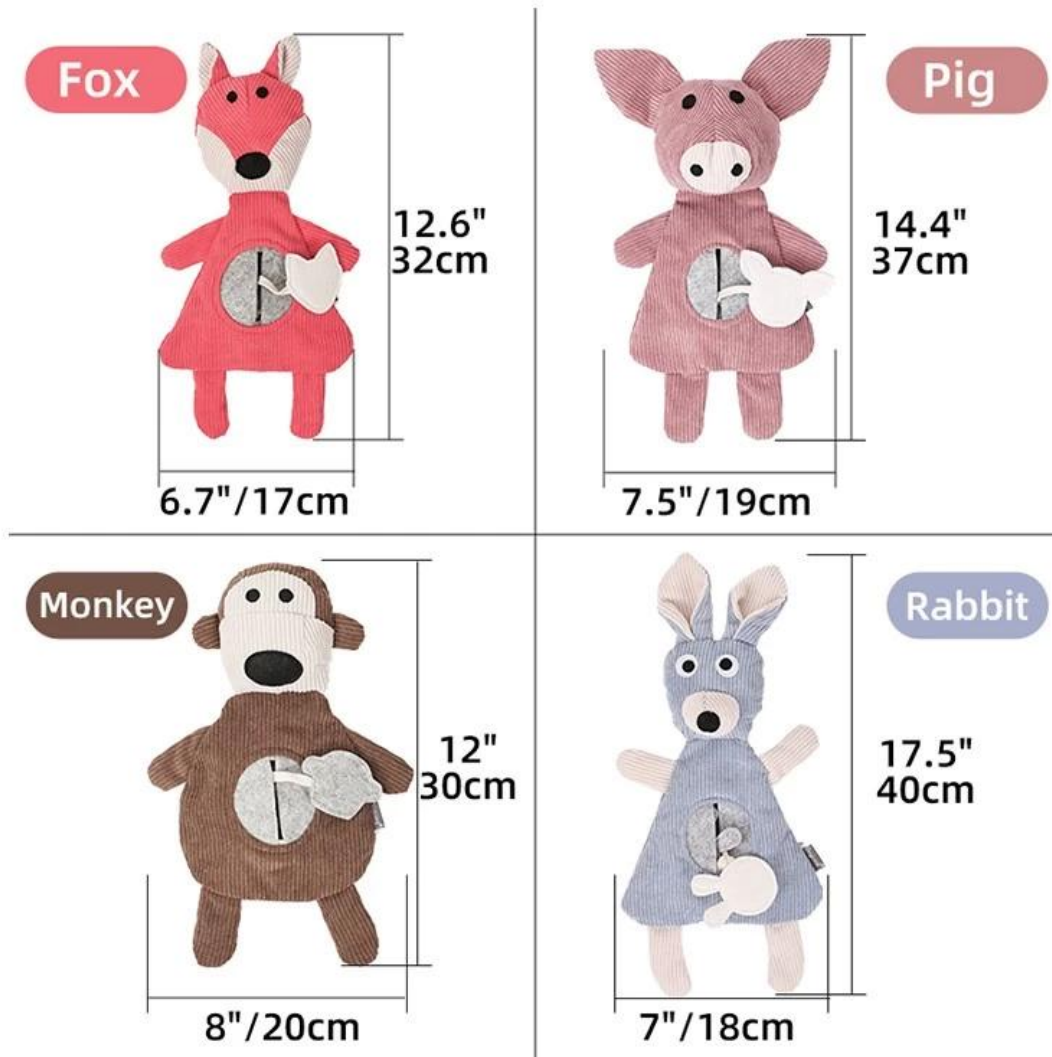

Colors and Size

10mins snuffling $\approx$ 1 hour running

Snuffle Training

IQ Training

Have Fun