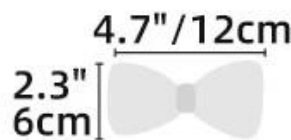

COLORS

BLACK

WHITE

LEOPARD

COLOR

Size Chart

	Harness Size			
	Size	XS	S	M
Neck	11.8"	15.7"	19.7"	22"
	30 cm	40cm	50 cm	56 cm
Chest	15.7"	19.7"	23.6"	31.5"
	40 cm	50 cm	60 cm	80 cm

	Collar Size			
	Size	XS	S	M
Neck	7.9-11.8"	13-19.7"	13-19.7"	15-22"
	20-30 cm	33-50 cm	33-50 cm	38-56 cm
Width	0.8"	0.8"	1"	1"
	2 cm	2 cm	2.5 cm	2.5 cm

	Leash Size			
	Size	XS	S	M
Length	5 ft	5 ft	5 ft	5 ft
	150 cm	150 cm	150 cm	150 cm
Width	0.8"	0.8"	1"	1"
	2 cm	2 cm	2.5 cm	2.5 cm

6-piece set

Harness

Collar

Leash

Poopbag

Bandana

Bowknot