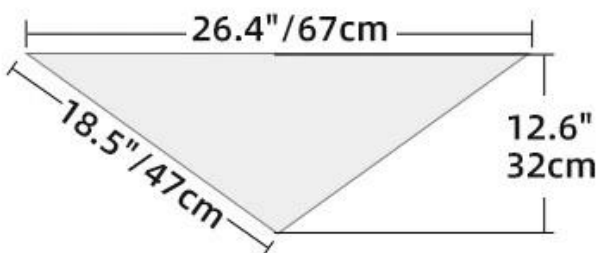

COLORS

BLACK

WHITE

LEOPARD

COLOR

Size Chart

	Harness Size			
	Size	XS	S	M
Neck	11.8"	15.7"	19.7"	22"
	30 cm	40cm	50 cm	56 cm
Chest	15.7"	19.7"	23.6"	31.5"
	40 cm	50 cm	60 cm	80 cm

	Collar Size			
	Size	XS	S	M
Neck	7.9-11.8"	13-19.7"	13-19.7"	15-22"
	20-30 cm	33-50 cm	33-50 cm	38-56 cm
Width	0.8"	0.8"	1"	1"
	2 cm	2 cm	2.5 cm	2.5 cm

	Leash Size			
	Size	XS	S	M
Length	5 ft	5 ft	5 ft	5 ft
	150 cm	150 cm	150 cm	150 cm
Width	0.8"	0.8"	1"	1"
	2 cm	2 cm	2.5 cm	2.5 cm

6-piece set

Harness

Collar

Leash

Poopbag

Bandana

Bowknot