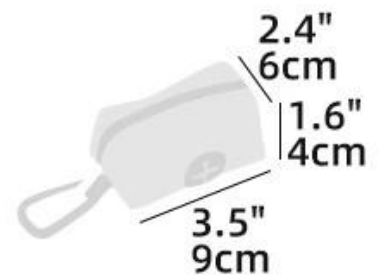

COLORS

BLACK

WHITE

LEOPARD

COLOR

Size Chart

	Harness Size			
	Size	XS	S	M
Neck	11.8"	15.7"	19.7"	22"
	30 cm	40cm	50 cm	56 cm
Chest	15.7"	19.7"	23.6"	31.5"
	40 cm	50 cm	60 cm	80 cm

	Collar Size			
	Size	XS	S	M
Neck	7.9-11.8"	13-19.7"	13-19.7"	15-22"
	20-30 cm	33-50 cm	33-50 cm	38-56 cm
Width	0.8"	0.8"	1"	1"
	2 cm	2 cm	2.5 cm	2.5 cm

	Leash Size			
	Size	XS	S	M
Length	5 ft	5 ft	5 ft	5 ft
	150 cm	150 cm	150 cm	150 cm
Width	0.8"	0.8"	1"	1"
	2 cm	2 cm	2.5 cm	2.5 cm

6-piece set

Harness

Collar

Leash

Poopbag

Bandana

Bowknot