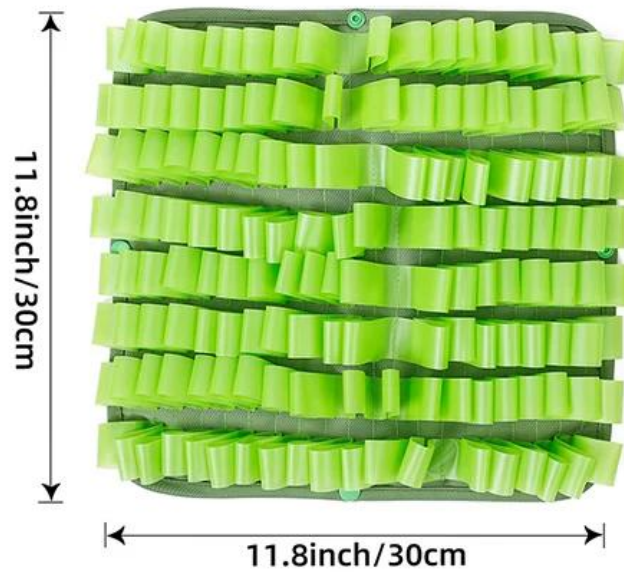

Candy Snuffle Mat

1. SNUFFLE TRAINING : this mat is designed for snuffling training , slow eating.
2. EASY TO CLEAN: made of TPU waterproof material, easy to clean and dry , so you can wash this mat everyday to keep it always clean.
3. CONNECTABLE : this mat has all the side buttons , which can easily DIY connect more mats together to increase the mat size if needed .
4. ANTI-SLIP : with anti-slip bottom to keep this mat in place , and hand or machine washable .
5. Pet expert says : 10 mins snuffle = 1 hour running
6. Release Extra energy and keep your pet calm down
7. Good for digestion because slow eating
8. Ideal health care pet bowl mat for daily meal instead of traditional bowl

Is your dog bored at home?

01 Melancholy

02 Unintelligent

03 Destroy furniture

Plastic buttons for connecting
each snuffle mat to increase size

Product information

Brand: DogLemi

Name: Candy Snuffle Mat

Item NO: PD50068

Size: 11.8*11.8 inch

Color: GREEN ,YELLOW ,PINK ,BLUE

Material: TPU

/ C O L O R S /

BLUE

YELLOW

GREEN