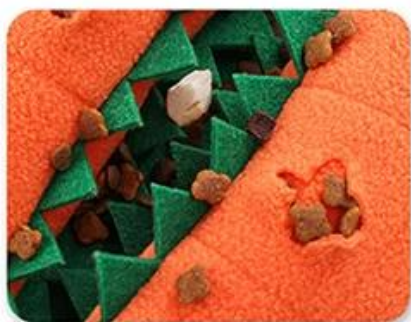

10mins snuffling \approx **1 hour** running

 Squeaker

 IQ training

 Snuffle training

1. Soft fleece

2. Multiple pockets for hidden dog foods or kibble

3. with squeakers inside to attract your dog's attention

Soft fleece fabric
with squeakers inside to attract your dog's attention

Multiple pockets for hiding snacks or kibbles

Model display