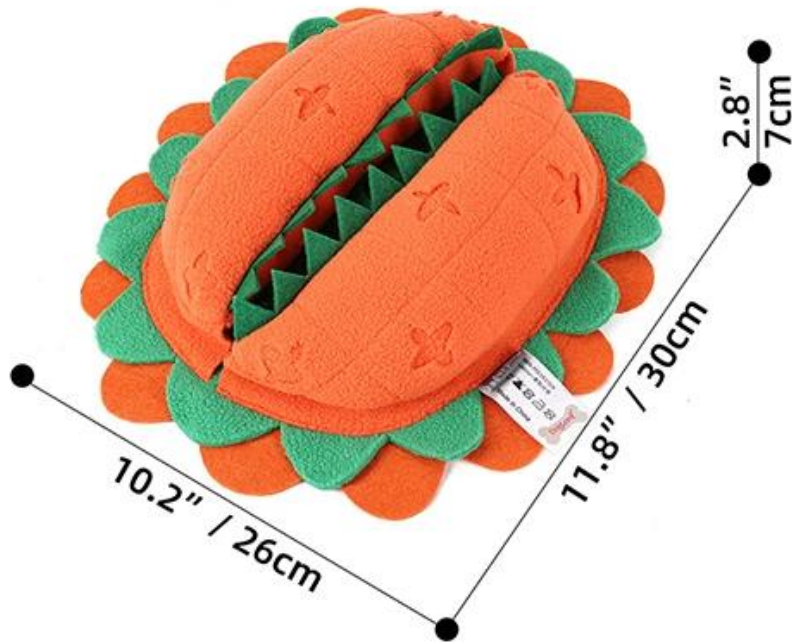

Product information

Brand: DogLemi

Item NO: PD60118

Color: Orange

Name: Dog Snuffle Toy "Chompe"

Size: 10.2*11.8*2.8 inch

Material: Polyester fiber

Details display