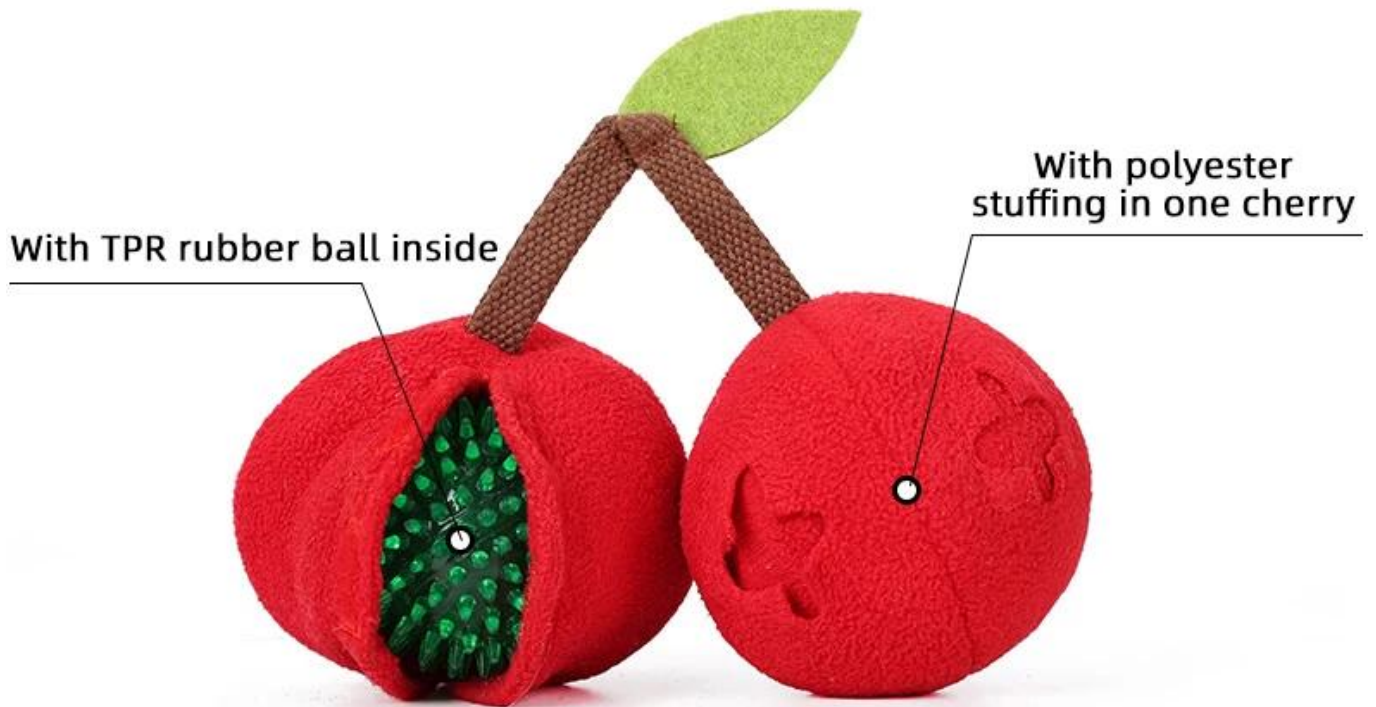

Brand: Dogland
Item No: 100010
Color: Red

Name: Cherry Snuffle Dog Toy
Size: 10 x 10 x 10 cm
Material: Polyester

Weight: 100g

Product display

Great value of the 2-in-1 toy is fun for your dog and a great bonding experience for you both!