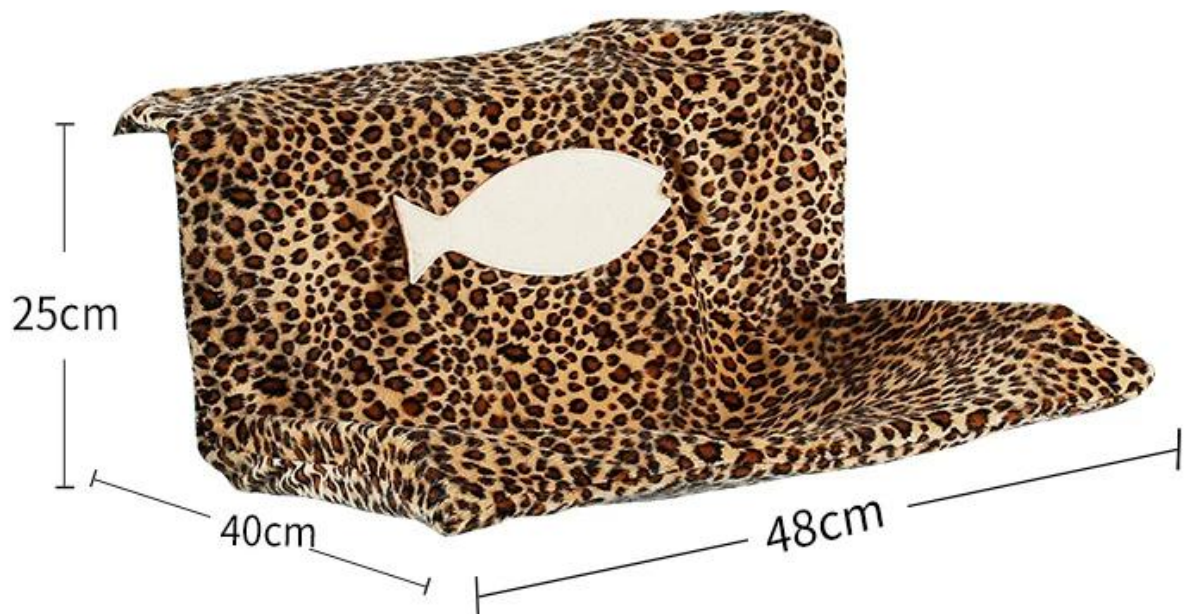

Lit suspendu au foyer chaud

Hearth cat bed

Multipurpose cat hanging bed

The cat hanging bed, the plush cloth and 5mm iron has the advantages of simple installation, convenient cleaning, can be used in multiple locations, is a necessary cat bed

Installation steps

Product information

Product parameters

Brand: DogLemi

Item NO: PC50013

Name: Cat rustle sack

Size: 48x40x25CM

Material: plush cloth + iron

Color: gray, beige, leopard print

 **C**olor show

GREY

LEOPARD

BEIGE

 **M**odel show

LEOPARD

BEIGE