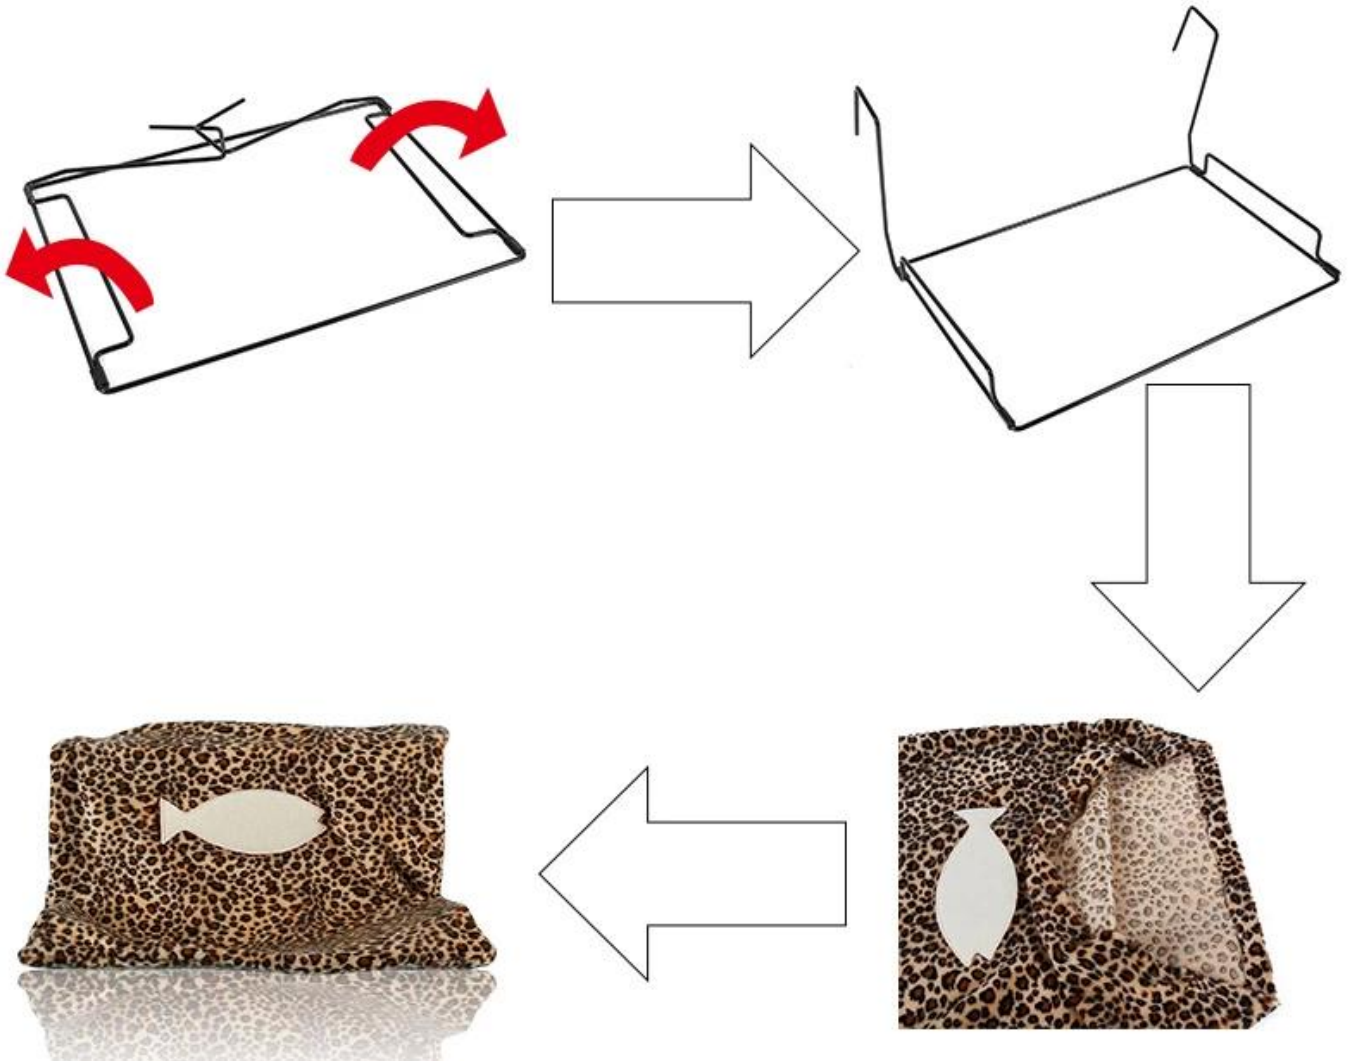

Lit suspendu au foyer chaud

Hearth cat bed

Multipurpose cat hanging bed

The cat hanging bed, the plush cloth and 5mm iron has the advantages of simple installation, convenient cleaning, can be used in multiple locations, is a necessary cat bed

The cat is a cold-blooded animal, this cat hammock can be hung heaters warm place

On the balcony, the cat can overlook the scenery downstairs, and add a beautiful landscape for the balcony.

The cat cage is too monotonous? Not afraid, plus this cat hammock, let the cat cage into villa immediately.

Installation steps

Product information

Product parameters

Brand: DogLemi

Item NO: PC50013

Name: Cat rustle sack

Size: 48x40x25CM

Material: plush cloth + iron

Color: gray, beige, leopard print

 **C**olor show

GREY

LEOPARD

BEIGE

 **M**odel show

LEOPARD

BEIGE