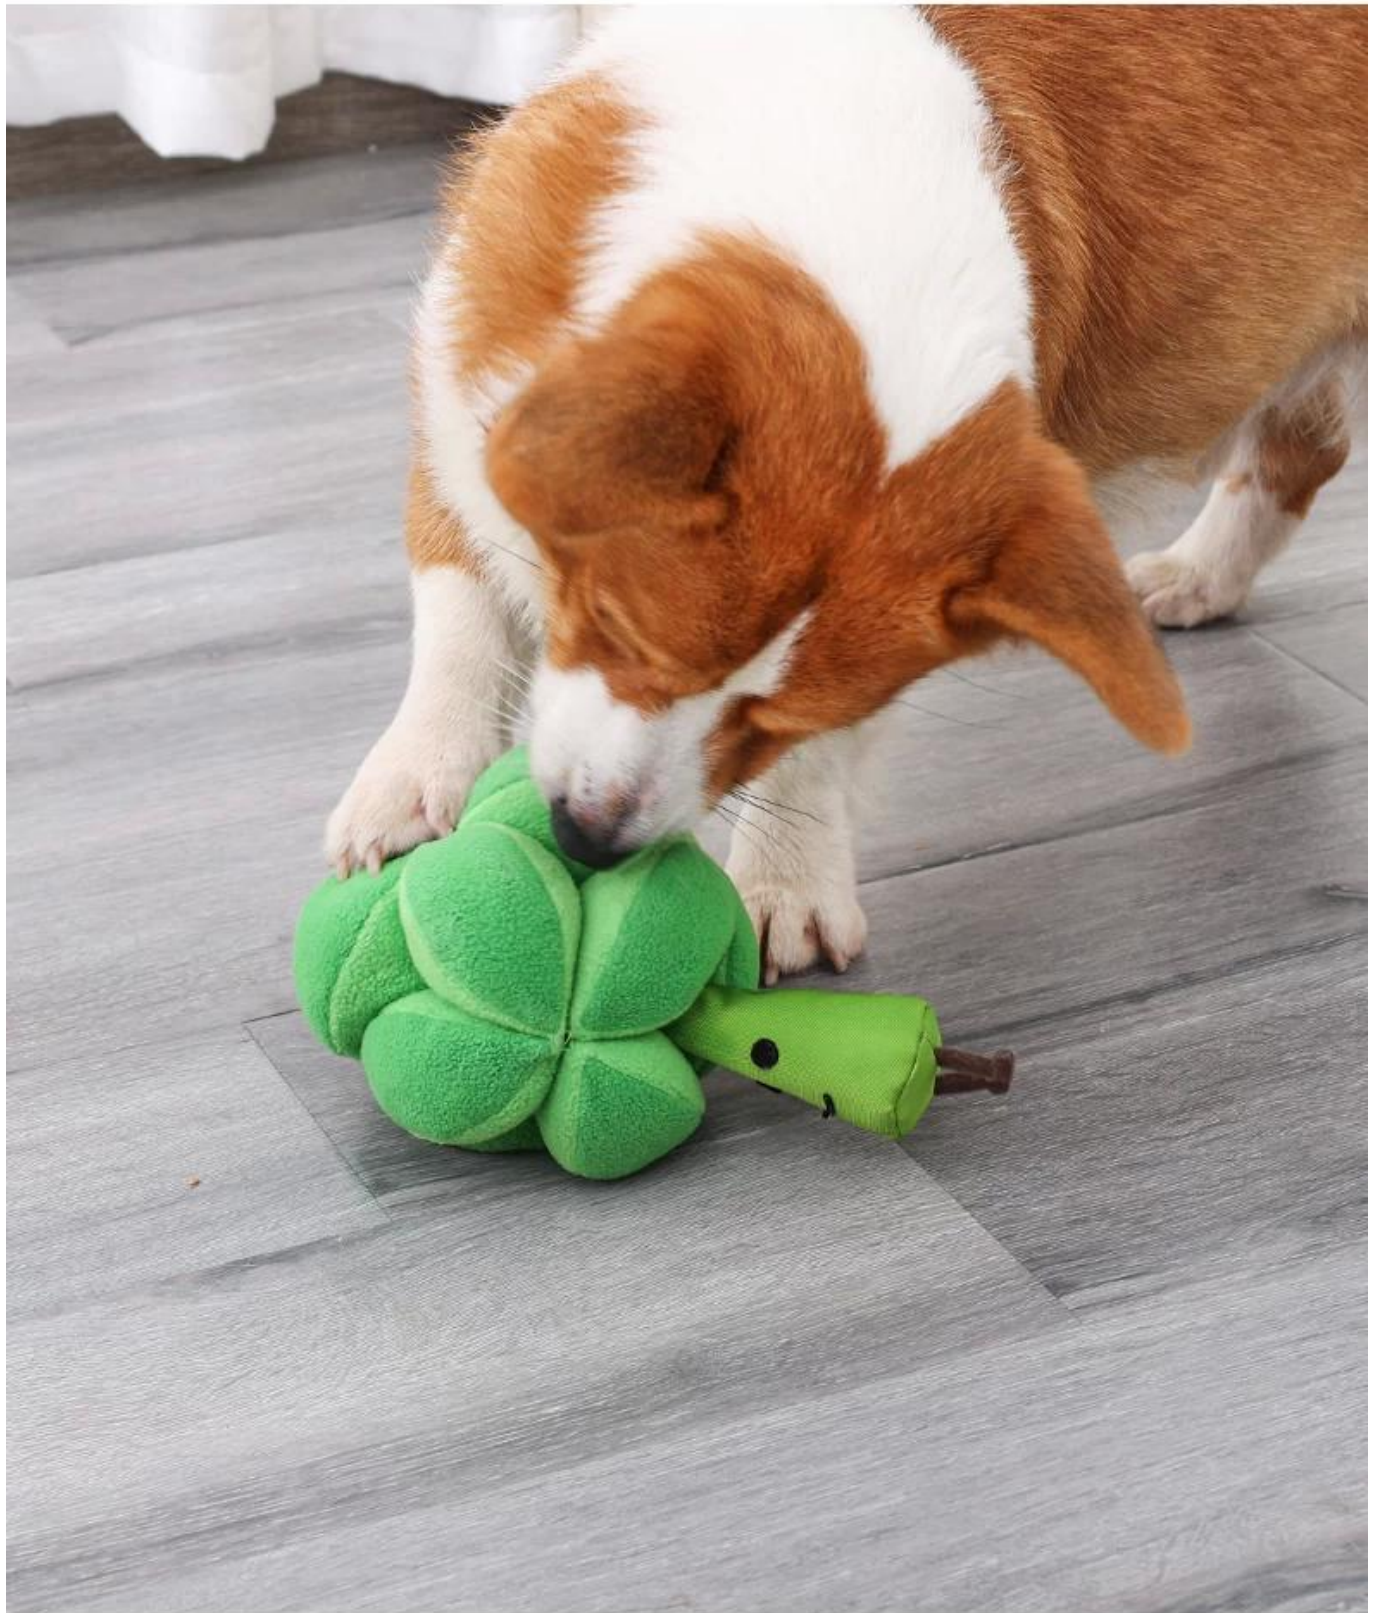

## Dog Snuffle Ball Toy Broccoli

1. SNUFFLE TRAINING ,IQ TRAINING : with holes to fill with dog foods or kibbles , your dog is trained to play with this running ball and get foods from the dispenser holes .
2. HAVE FUN: tthis toy is in Broccoli shape, looks natural and cute, with squeakers inside
3. E-CO FRIENDLY : This toy is made of soft fleece fabric , soft and eco friendly , no harmful for pets
4. USEFUL: Ideal pet toys for your pet's chewing or daily training , Release Extra energy and keep your pet calm down
5. WASHABLE : machine washable by 30 degree

## Product information

**Brand:** DogLemi

**Item NO:** PD60130

**Color:** Green

**Name:** Dog Snuffle Ball Toy Broccoli

**Size:** 8.3\*6.3\*6.3 inch

**Material:** Polyester

Model display