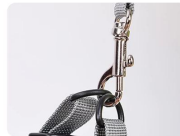

Breathable Comfortable Sponge
...

Metal Hook Clasp
...