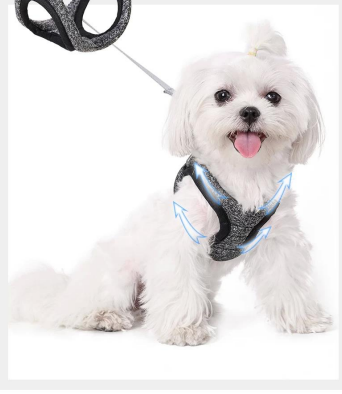

PRODUCT INFORMATION

NAME

MATERIAL

Polyester

COLORS

Grey/ Tangerine/ Black

SIZE

S, M, L

PRODUCT SHOT

Size	Chest	Approx Weight
S	9.1"-11"	2.2-6.6 lbs
M	11"-13"	6.6-9.9 lbs
L	13"-15"	9.9-15.4 lbs

Leash: 60.6"

COLORS