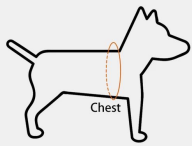

Traits:

DISPOSABLE PROTECTIVE MASK
Super Light Little Pet Chest Harness

Superior Comfy Material

Super Light Little Pet Chest Harness

No Choke Design

PRODUCT INFORMATION

NAME

MATERIAL

Polyester

COLORS

Grey/ Tangerine/ Black

SIZE

S, M, L

PRODUCT SHOT

Size	Chest	Approx Weight
S	9.1"-11"	2.2-6.6 lbs
M	11"-13"	6.6-9.9 lbs
L	13"-15"	9.9-15.4 lbs

Leash: 60.6"

COLORS

PRODUCT DETAILS

Super Light Buckle/ D-ring
...

Comfortable Handle
...

Velcro adjust
...

Durable Leash
...

Breathable Comfortable Sponge
...

Metal Hook Clasp
...

ABOUT PACKAGING
Hangtag + barcode sticker+PP bag