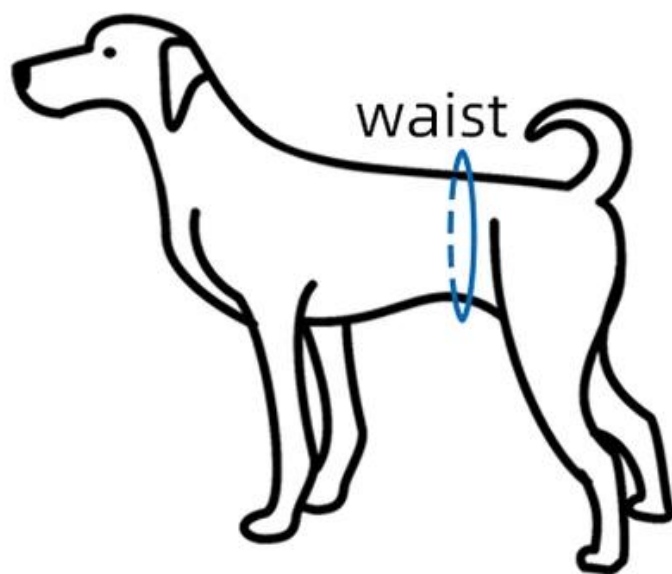

---

**Color:** GREY / BLACK

---

**Material:** Polyester fiber, recycled fiber, spandex

---

● GREY

● BLACK

Size	Waist(inch/cm)	Wide(inch/cm)
XS	9.4-12.6 / 24-32	4.1 / 10.5
S	11.8-14.2 / 30-38	5.9 / 15
M	15.4-18.9 / 39-48	7.5 / 19
L	20.5-23.6 / 52-60	8.7 / 22
XL	24.8-27.6 / 63-70	11.8 / 30
XXL	29.1-33.9 / 74-86	13.4 / 34

Details display