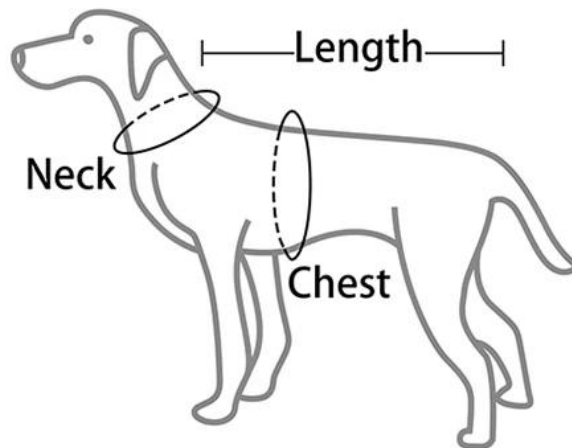

SIZE

cm/inch	Neck	Chest	Length
S	21/8.3	32/12.6	30/11.8
M	24/9.4	42/16.5	36/14.2
L	32/12.6	50/19.7	42/16.5
XL	38/15.0	58/22.8	48/18.9
2XL	46/18.1	66/26.0	55/21.7
3XL	54/21.3	82/32.3	61/24.0

.If your dog is in between sizes, please consider go up a size for heavier dog, and go down a size for light weight dog.