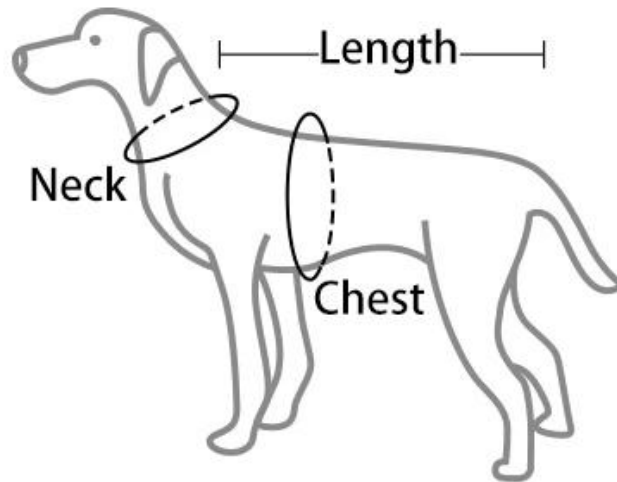

Portable & Comfortable

Alternative to cone collar ,reduces the risk of infection by keeping the wound safely protected Prevent dogs licking , Protects wounds, sutures, hot spots and helps to keep it dry.

MATERIAL

Polyester

COLOR

Grey

SIZE

XS/S/M/L/XL/2XL

Size Chart

Size	Neck	Chest	Length
XS	10.2"	14.2"	106-13.4"
S	12.6"	17.3"	12.6-14.6"
M	14.2"	20.5"	15-17.7"
L	16.5"	25.2"	18.1-21.7"
XL	18.1"	29.1"	22-26.4"
2XL	18.9"	32.3"	26.8-30.3"

PRODUCT DETAILS

Rip collar

...

Elastic brim

...

Snap Fastener

...

Pack the cloth on dog's butt
and dogs pee and poop as usual
...

Cooling fabric
...

Soft cotton pad
...

PRODUCT SHOT

Model try on M
Neck: 15"
Chest: 21.7"
Length: 13.8"
Weight: 18.7 lb

Model try on **XL**
Neck: 21.3"
Chest: 30"
Length: 26.8"
Weight:66.1 lb

ABOUT PACKAGING