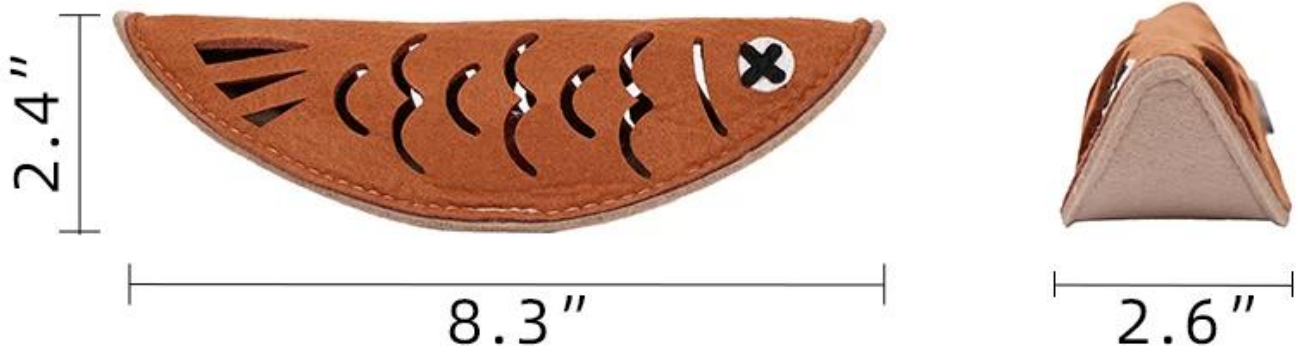

Roast Fish Shape Pet Snuffle Toy

Snuffle Training

Food Dispensing

IQ Training

Product information

Brand: DogLemi

Name: Roast Fish Shape Pet Snuffle Toy

Item NO: PD60156

Size: 8.3*2.6*2.4 inch

Color: BROWN

Details display

Thickened felt fleece

01

/ Details

Bells jingle inside

02