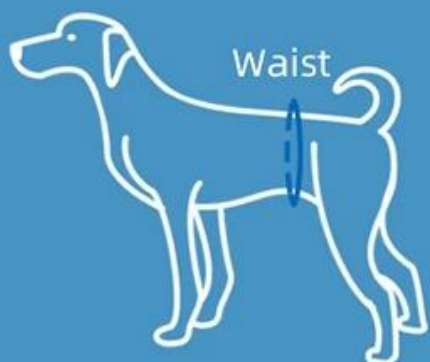

# MALE DOG WRAP SIZE CHART

**S**  
**Waist**  
11.8-15.7in  
30-40cm

**M**  
**Waist**  
14.2-20.5in  
36-52cm

**L**  
**Waist**  
18.9-25.2in  
48-64cm

## TIPS:

- ▶ Please refer to our size chart and measure the dog's waist circumference before placing the order.
- ▶ Suppose your dog is in between sizes, factor in their weight.
- ▶ A heavier dog, please go up a size, a skinnier dog, go down a size.