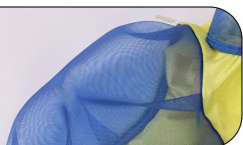

Mesh Fabric on Ear, bug proof and fashionable

Elastic fabric for easy on/off