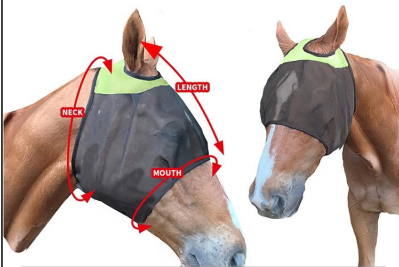

SIZE	LENGTH	NECK	MOUTH
M	43	86-96	67-76
L	50	94-103	70-76
XL	53	104-113	77-83

BRAND: DogLemi **NAME:** Masks for Horse(On Ear)

ITEM ID: PD60128 **COLOR:** Black Grey/ Blue Black/

SIZE: M, L, XL **COLOR:** Pink Black/ Yellow Blue

MATERIAL: Polyester