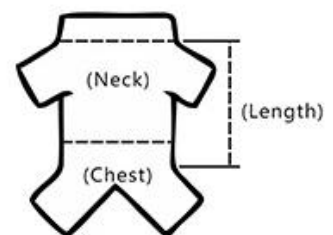

Product information

Product parameters

Brand: DogLemi

Item NO: PD10023

Name: Dog Life Jacket Vest with
Extra Padding for Dogs Reflecting

Size: S M L XL

Color: Orange, green

Material: Waterproof nylon + waterproof polyester + pearl cotton

Size(CM)	Neck	Chest	Length	Weight
S	22-32	36-46	27	145g
M	36-52	46-64	35	239g
L	48-62	64-80	40	279g
XL	56-68	80-96	45	334g

Common measurement
PET / dress method

Pet clothing for the dog is personal items, given the size of DogLemi advice, please choose according to the actual size of the dog to buy the corresponding size measurement.