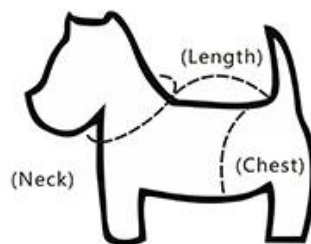

Product information

Product parameters

Brand: DogLemi

Item NO: PD10023

Name: Dog Life Jacket Vest with
Extra Padding for Dogs Reflecting

Size: S M L XL

Color: Orange, green

Material: Waterproof nylon + waterproof polyester + pearl cotton

Size(CM)	Neck	Chest	Length	Weight
S	22-32	36-46	27	145g
M	36-52	46-64	35	239g
L	48-62	64-80	40	279g
XL	56-68	80-96	45	334g

Common measurement
PET / dress method

Pet clothing for the dog is personal items, given the size of DogLemi advice, please choose according to the actual size of the dog to buy the corresponding size measurement.