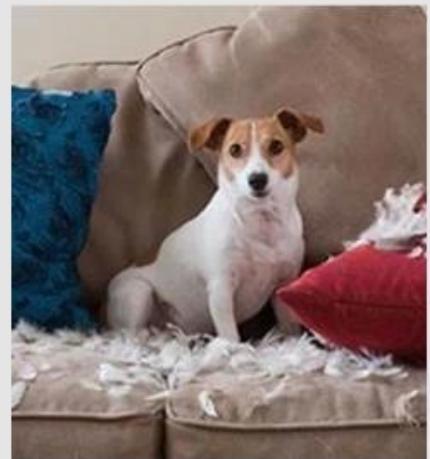

03 Destroy furniture