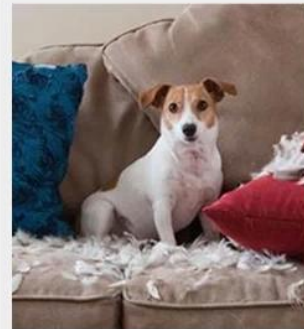

03 Destroy furniture