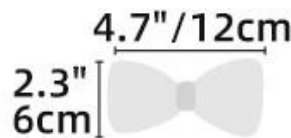

COLORS

BLACK

WHITE

LEOPARD

COLOR

Size Chart

	Harness Size			
	Size	XS	S	M
Neck	11.8"	15.7"	19.7"	22"
	30 cm	40cm	50 cm	56 cm
Chest	15.7"	19.7"	23.6"	31.5"
	40 cm	50 cm	60 cm	80 cm

	Collar Size			
	Size	XS	S	M
Neck	7.9-11.8"	13-19.7"	13-19.7"	15-22"
	20-30 cm	33-50 cm	33-50 cm	38-56 cm
Width	0.8"	0.8"	1"	1"
	2 cm	2 cm	2.5 cm	2.5 cm

	Leash Size			
	Size	XS	S	M
Length	5 ft	5 ft	5 ft	5 ft
	150 cm	150 cm	150 cm	150 cm
Width	0.8"	0.8"	1"	1"
	2 cm	2 cm	2.5 cm	2.5 cm

6-piece set

Harness

Collar

Leash

Poopbag

Bandana

Bowknot